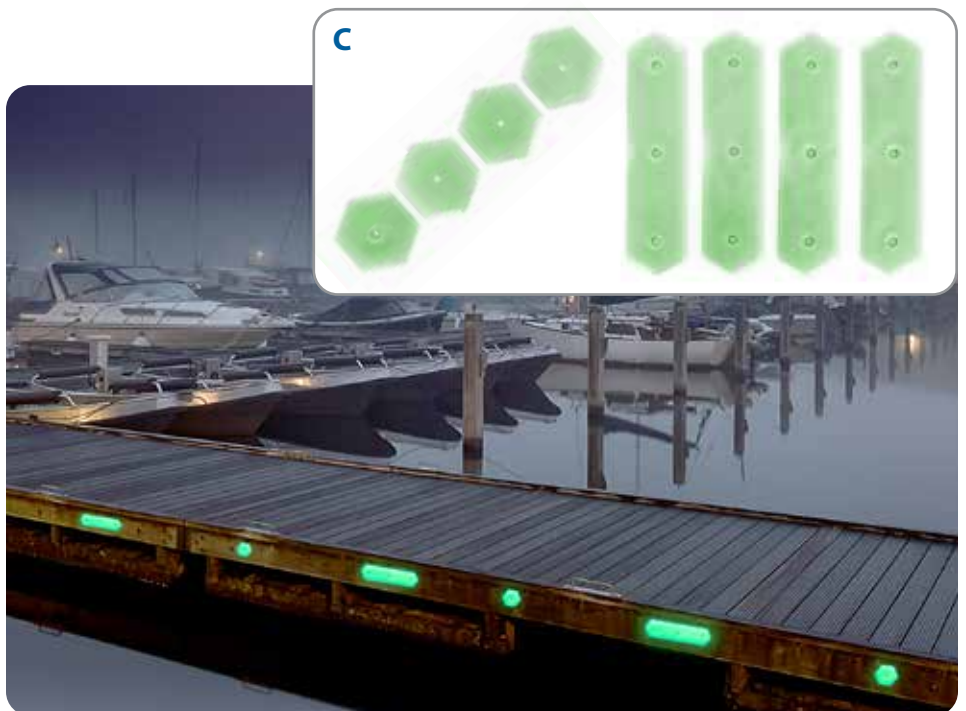

A. Dual Motor Flusher The Camco Dual Flow Motor Flusher helps properly maintain your boat's engine by flushing out contaminants. It allows you to run fresh water through your engine's cooling system. Simply connect the flusher to a standard garden hose to clear out salt and mineral build-up that could jeopardize your engine's ability to operate to its fullest capacity. The flusher's dual input design allows enhanced flow through the engine. Great for boat winterization. It is compatible with most outboards and sterndrives.

50141 Dual Motor Flusher, Bilingual

B. Marine Signal Horn The Camco Aerosol Signal Horn produces an extremely loud noise that can be used for personal safety, sporting events, camping, boating and other applications. It is audible for at least 1 mile and meets U.S. Coast Guard requirements for boats less than 65.6'/20m. Easy-to-use, you simply press the button to emit a powerful noise. Size: 1.4 oz.

- 50160 1.4 oz
- 50162 3.5 oz
- 50164 5.5 oz
- 50168 3.5 oz Refill
- 50169 5.5 oz Refill

C. Glow on the Dock Pier Markers Camco's Glow-on-the-Dock Pier Markers helps illuminate your dock, deck or wharf at night. The hexagon-shaped markers feature mounting holes, allowing you to easily install them wherever needed. Made in the USA.

- 50144 Glow on the Dock Pier Markers, Hexagon, 4pk
- 50146 Glow on the Dock Pier Markers, Elongated Hexagon, 4pk