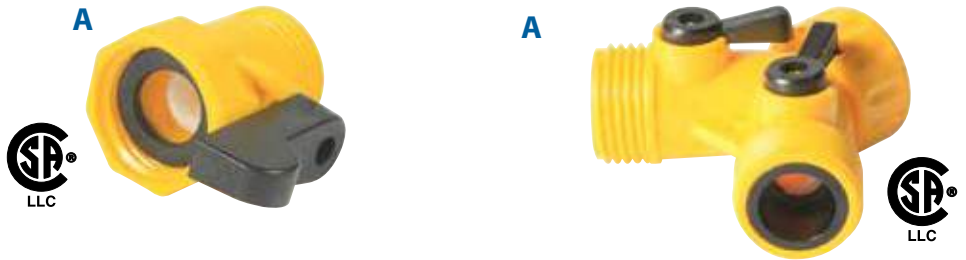

A. Shut-Off Valves Control water flow with a quarter-turn pressure seated valve. Y-style converts a single-line hose to two directions. Each side is valve controlled to easily adjust flow and pressure. Made of resilient plastic.

- 20073 Plastic Y-Valve
- 20003 Plastic Straight Valve

B. Quick Hose Connects Attach hoses quickly and easily for boat or residential hook-up. Choose from solid brass models with or without automatic shut-off when disconnected, or a sturdy plastic model with convenient built-in shut-off valve.

- B1 20143 Brass Connector / Flow-Through
- B2 20103 Plastic Connector w/ Shut-Off
- B3 20135 Brass Connector w/ Auto-Shut-Off