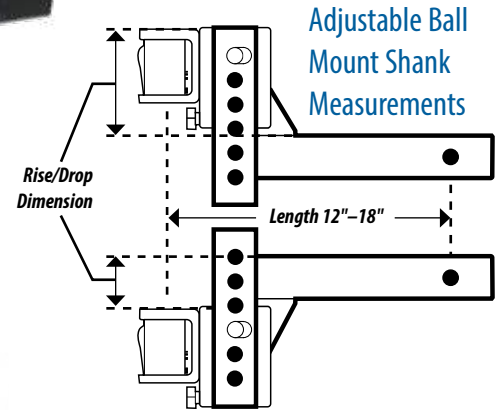

A. Adjustable Ball Mount Shanks

Used in either the up or down position to match the ball mount to any coupler height. Long hi/low shanks provide the extra length sometimes needed to obtain clearance from bumper interference. Fits 2" x 2" Receiver.

A1. Hi/Low Shank, 2-1/2" Drop, 5-1/2" Rise

- 48121 14" Shank
- 48122 16" Shank
- 48123 18" Shank

A2. Extra Hi/Low Shank, 5-3/4" Drop, 8-3/4" Rise

- 48131 14" Shank
- 48133 16" Shank

A3. Extra Low Shank, 9-1/2" Drop (Ball mount and shank to be used in the low position only)

- 48132 12" Shank

A2

A3

B. Adjustable Utility Ball Mount and Shank

Ideal for those who have more than one trailer or tow vehicle. Rated for trailer weights up to 5,000 lb and tongue weights up to 500 lb. Powder coat baked-on finish. 1" Ball Hole, 8-1/2" Drop, 7-1/4" Rise, Fits 2" x 2" receiver. Call for pricing.

- 48270 14" Shank

C. Chrome-Plated Steel Hitch Ball

Made of solid, machined steel. To choose the correct hitch ball for your towing need, check the inside of your coupler and the desired length of the shank on the ball needed. Hitch balls are marked with size and rating; it is important to match coupler size with hitch ball size.

Part #	Ball Dia.	Shank Dia.	Shank Length	Gross Wt. Rating
48213	2 5/16"	1 1/4"	2 1/2"	10,000 lb

D. Bushing

Variation in hitch ball holes requires bushings to adjust for the variation of hitch ball shanks.

- 48023 Reduces 1 1/4" to 1"

E. Eaz-Lift Adjustable Ball Mount w/ Forged Shank