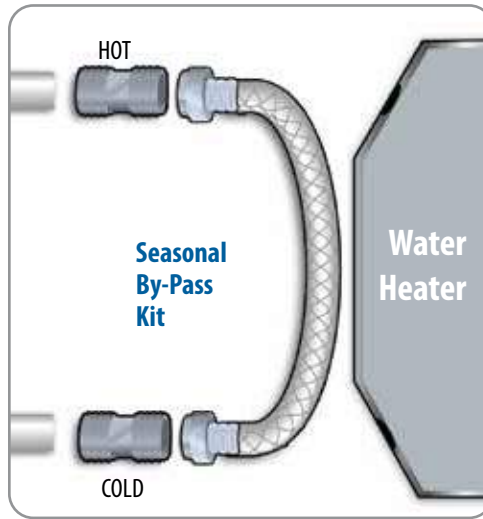

- 40094 Swivel Stik

Featured products:

By-Pass Kits
page 70

Blow Out Hose Kit w/ Ball Valve
page 71

Do-It-Yourself Kit
page 71

Winterization

By-Pass Kits Camco offers a complete line of by-pass kits for a lifetime of durable performance. By-pass kits save antifreeze by allowing your water heater to be bypassed when winterizing.