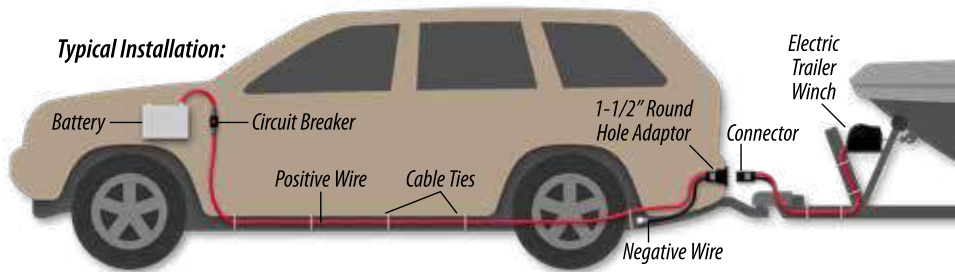

Typical Installation:

B. Trolling Motor Rigging Kit Use this high current power connection for all boats to power up to 36V trolling motors, winches, and any other 12v, 24V or 36V device up to 60 amps. Kit includes TRAC's high-current quick-connect system with two quick-connect plugs - one for boat/battery and one for trolling motor or other device, 1 1/2" round hole adaptor, and U-bracket. Kit also includes 30' of heavy 8-gage AWG tin-plated marine-grade battery wire, high-current 60 amp manual resetting circuit breaker, two 14" 8-gage cross-over wire for 24V and 36V systems, four isolator bolts to install trolling motor or other device, 28' of corrugated wire loom, heat-shrink terminations.

69440 Trolling Motor Rigging Kit