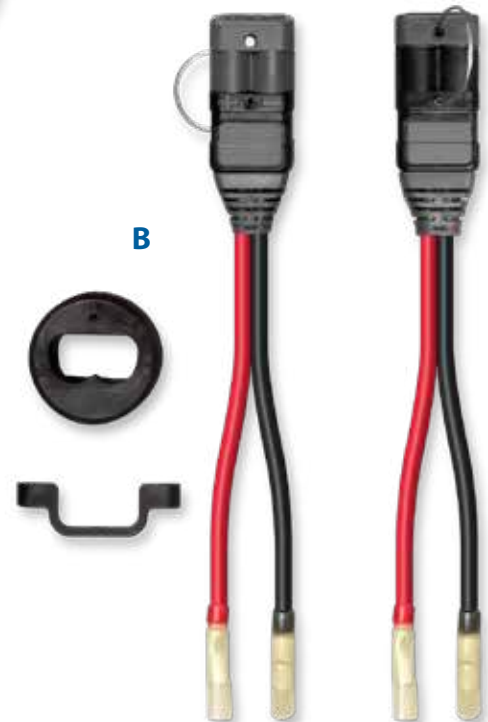

A. Digital Circuit Breakers The TRAC micro-processor monitors voltage and current in real time to automatically protect your 12-volt circuit from damage caused by overload or short circuit. If it detects a fault condition, the current flow will be interrupted at a very precise and user selectable amperage. Features include, user selectable current (amperage) limit, user selectable Manual RESET, Auto-RESET or OFF modes, surge compensation to monitor amperage and allow short duration current surges common with electric motors, high-brightness illuminated LEDs for daylight viewing, circuit interrupt LED that will flash intermittently when the circuit is broken, completely sealed and waterproof design.

A1. 10-25 Amp Models w/ 10/15/20/25 Amp Circuit Protection - 3.6" (91 mm) x 2.3" (59 mm) x 2.0" (50 mm)

69401 Digital Circuit Breaker w/ Display

69410 Digital Circuit Breaker

A2. 30-60 Amp Models w/ 30/40/50/60 Amp Circuit Protection - 3.6" (91 mm) x 2.3" (59 mm) x 2.0" (50 mm)

69402 Digital Circuit Breaker w/ Display

69411 Digital Circuit Breaker

A3. 100-175 Amp Models w/ 100/125/150/175 Amp Circuit Protection - 5.8" (148 mm) x 5" (127 mm) x 3.3" (84 mm)

69403 Digital Circuit Breaker w/ Display

B. High-Current Connector Kit The High-Current Connector Kit features 2 quick-connect plugs - one for boat/battery and one for trolling motor or other device, 1 1/2" round hole adaptor, u-bracket, heavy-gage AWG marine-grade tin-plated copper pig-tail wires, and heat shrink butt-splices. Designed for 60 amp, 12/24/36V power.

69441 High-Current Connector Kit, 8 Gage

C. High-Current Plugs Quick-connect plug with heavy-gage AWG marine-grade tin-plated copper pig-tail wires and heat shrink butt-splices.