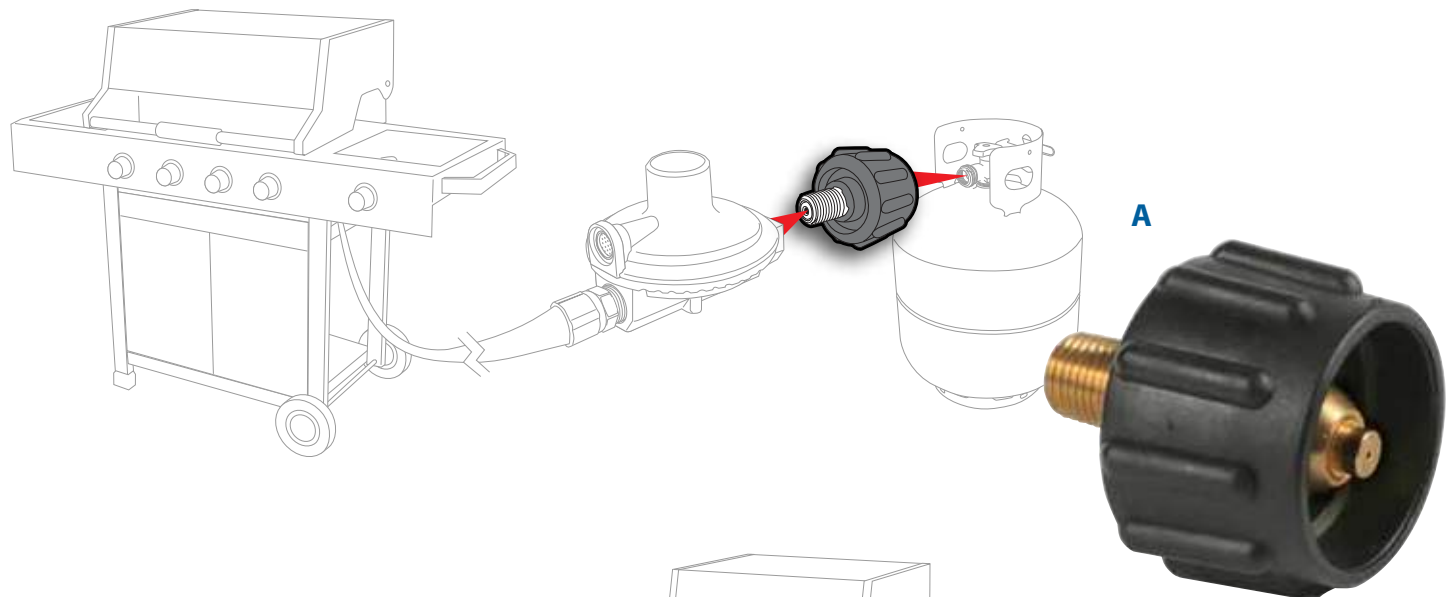

A. Black Propane Grill Acme Nut

70,000 BTU/hour. For use on a 20- or 30-lb refillable propane tank to connect to a regulator/hose assembly. Provides thermal protection in case of fire and excess flow protection in case of broken gas line. Acme nut x 1/4" NPT.

59933 70,000 BTU Acme Nut

B. Green Propane Acme Nut

200,000 BTU/hour. For use on a 20- or 30-lb refillable propane tank to connect to a regulator/hose assembly. Provides thermal protection in case of fire and excess flow protection in case of broken gas line. Acme nut x 1/4" NPT.

59923 200,000 BTU Acme Nut

C. Single Stage Propane Regulator

For connecting a free-standing gas bottle to a grill or other low-pressure gas appliance. Maintains a constant 11" w.c. propane pressure. 200,000 BTU/HR.

59013 Single Stage Regulator

B

A

C