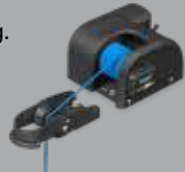

Anchor Zone 20®

- Maximum rode weight 20 lb.
- Power up/down with anti-reverse internal clutch to prevent free-spooling. 60 fpm no-load rope retrieval speed.
- Separated davit
  69000 T10098