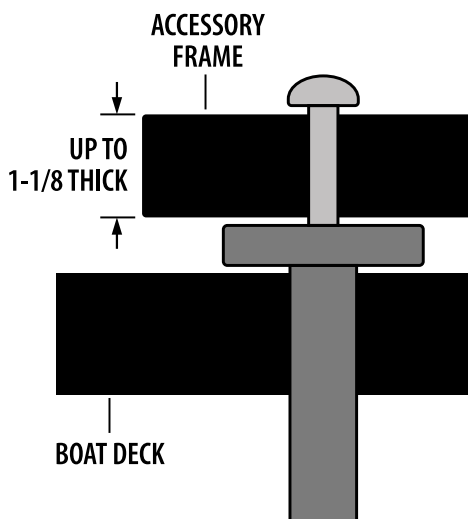

A. Anchor Rope & Rode TRAC rope and chain combinations are made of premium windlass grade double braid nylon rope for superior flexibility and reduced twisting and 316 stainless steel thimble spliced core (inner braid) to cover (outer braid) which assures the load is shared equally. To assure there will be no slippage, nylon whipping finishes the professional eye-splice. Full nylon double braid anchor rope delivers superior elasticity to resist shock and sustain anchor hold. Greater abrasion resistance compared to other rope fibers. Designed for use with TRAC brand and other drum winches. Eye thimble can be removed for compatibility with capstan style windlasses.

A1. Anchor Rope

69080 Anchor Rope, 3/16" (5 mm) x 100' Outlet, 800 lb (363 kg) Tensile Strength

A2. Anchor Rode

69082 Anchor Rode, 1/4" (6 mm) x 200' Outlet, 15' Chain, 1900 lb (862 kg) Tensile Strength

69083 Anchor Rode, 9/32" (7 mm) x 200' Outlet, 20' Chain, 2400 lb (1089 kg) Tensile Strength

69084 Anchor Rode, 5/16" (8 mm) x 300' Outlet, 20' Chain, 2900 lb (1315 kg) Tensile Strength

B. Trailer Winch Synthetic SuperRope

Designed for use with the TRAC 2500 or 3500 Trailer Winches. Made of ultra-high-molecular-weight polyethylene (UHMWPE). 20' (6 m) long. 1/4" (6 mm) diameter. 5,700 lb (2,585 kg) working load. 7,700 lb (3,593 kg) break strength.

69121 Trailer Winch Synthetic SuperRope, 20', 6 mm

C. Isolator Bolts Install your anchor winch, trolling motor and other accessories from the top of your boat deck! Great when you can't reach under the deck! Protects your boat from vibrations. Easily installed in a 1/2" hole with Phillips head screwdriver. Bolts are marine-grade 316 stainless steel for the ultimate in corrosion protection in fresh or saltwater.

69060 Isolator Bolts, 4 pk