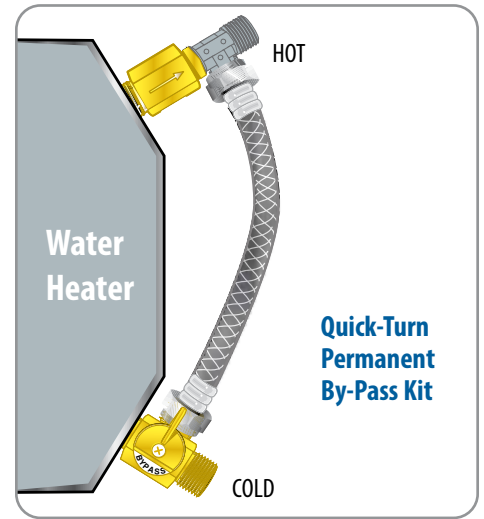

- 40094 Swivel Stik

Featured products:

By-Pass Kits
page 70

Blow Out Hose Kit w/ Ball Valve
page 71

Do-It-Yourself Kit
page 71

Winterization

By-Pass Kits Camco offers a complete line of by-pass kits for a lifetime of durable performance. By-pass kits save antifreeze by allowing your water heater to be bypassed when winterizing.