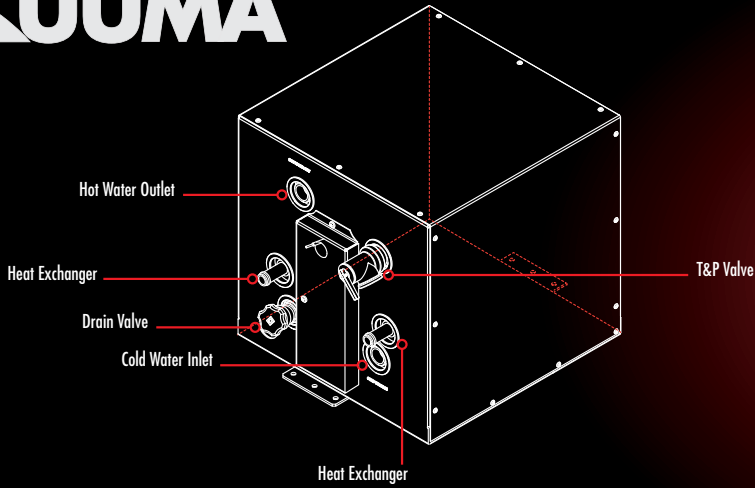

PREMIUM WATER HEATERS