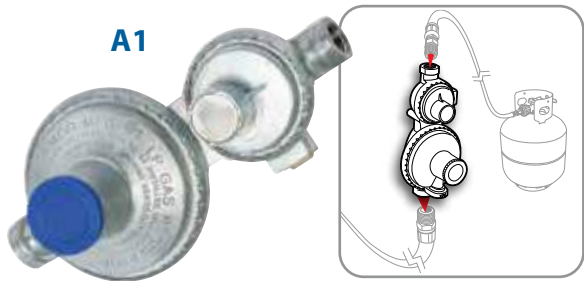

A. Two Stage Propane Regulator

Integral first and second stages ensure a smoother, more consistent flow of gas to all appliances. CSA Listed. Inlet: 1/4" NPT. Outlet: 3/8" NPT. Outlet pressure: 11" WC. BTU Capacity (propane): 160,000 BTU/HR.

- A1 59313 Vertical
- A2 59323 Horizontal
- A3 59333 Horizontal w/ P.O.L.
- A4 59344 Covers for Two Stage Regulators, Set of 2

B. Propane Y-Adapter with Handwheel

For use on a 20- or 30-lb refillable propane tank. Allows you to operate two appliances such as a Campfire and a grill at once from the same cylinder. Provides excess flow protection in case of broken gas line. Male Soft-Nose P.O.L. x Two 1"-20 Male Throwaway Cylinder Thread Connections.

59893 Propane Y Adapter

C. Propane Cylinder Adapter

For use with any appliance designed to use a 1-lb throwaway cylinder. With this handy adapter, you can power your small LP appliance directly from a 20- or 30-lb refillable tank. Provides excess flow protection in case of broken gas line. Soft Nose P.O.L. x 1"-20 Male Throwaway Cylinder Thread.

59943 Propane Cylinder Adapter

B

C