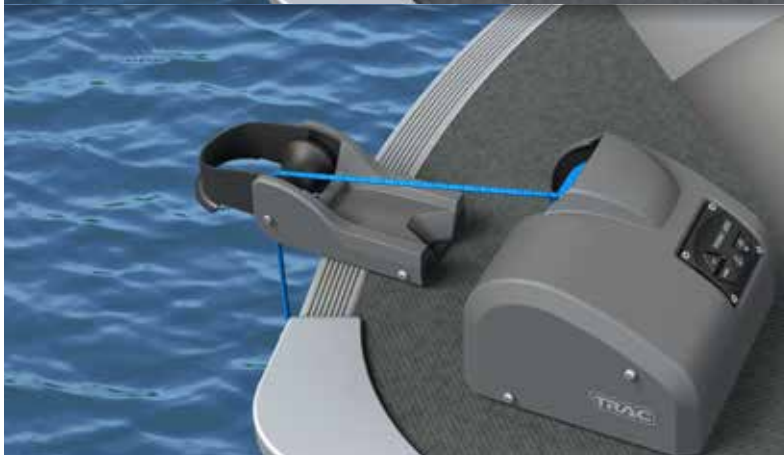

**Angler 30™
AutoDeploy**

1. 3 button operation – UP / DOWN / AUTO DEPLOY
   - Attached or separated davit
   - 30 lb maximum rode weight
   - Wireless remote control included
   - Separated davit
2. **69004 T10208-G3**