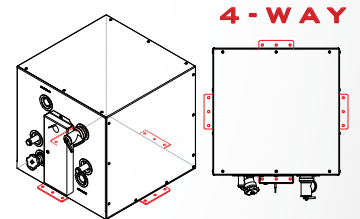

PREMIUM WATER HEATERS

Marine-quality aluminum alloy case

The water heater of choice for many OEMs

UL listed to UL 174

TIG welded

CHOOSING A WATER HEATER

1 SIZE

6
GALLON

11
GALLON

20
GALLON
VERTICAL

2 MOUNT

3 ELECTRICAL

120
US

240
US
L1 & L2

240
EU
L1N

4 HEAT EXCHANGE