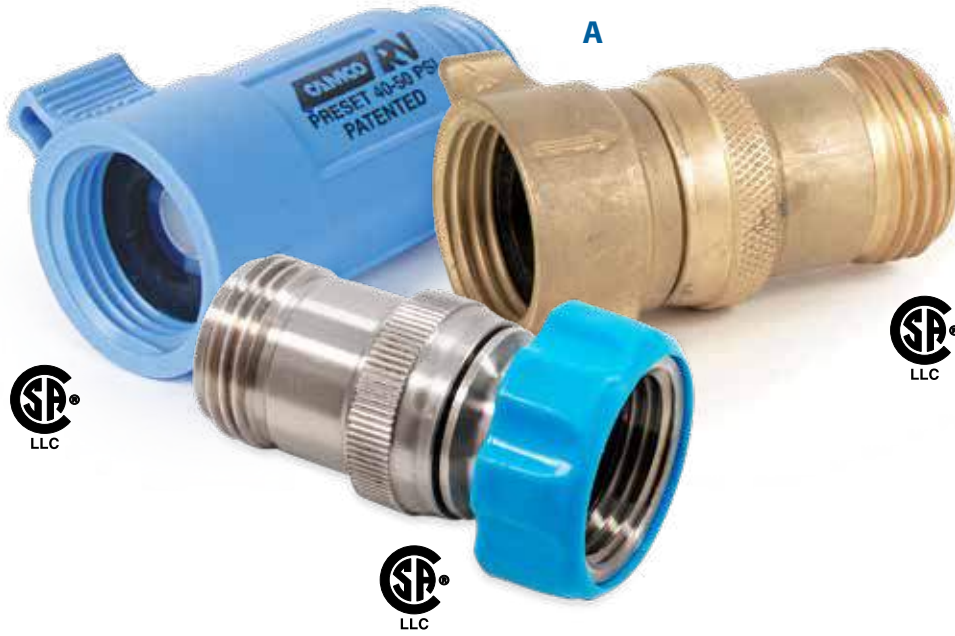

22505 90° Hose Elbow

22605 45° Hose Elbow

Connects to your boat or RV at fresh water inlet

to provide an outside water faucet on your boat.

Connects to fresh water supply faucet

to provide an outside water faucet while your boat or RV is connected to water source.