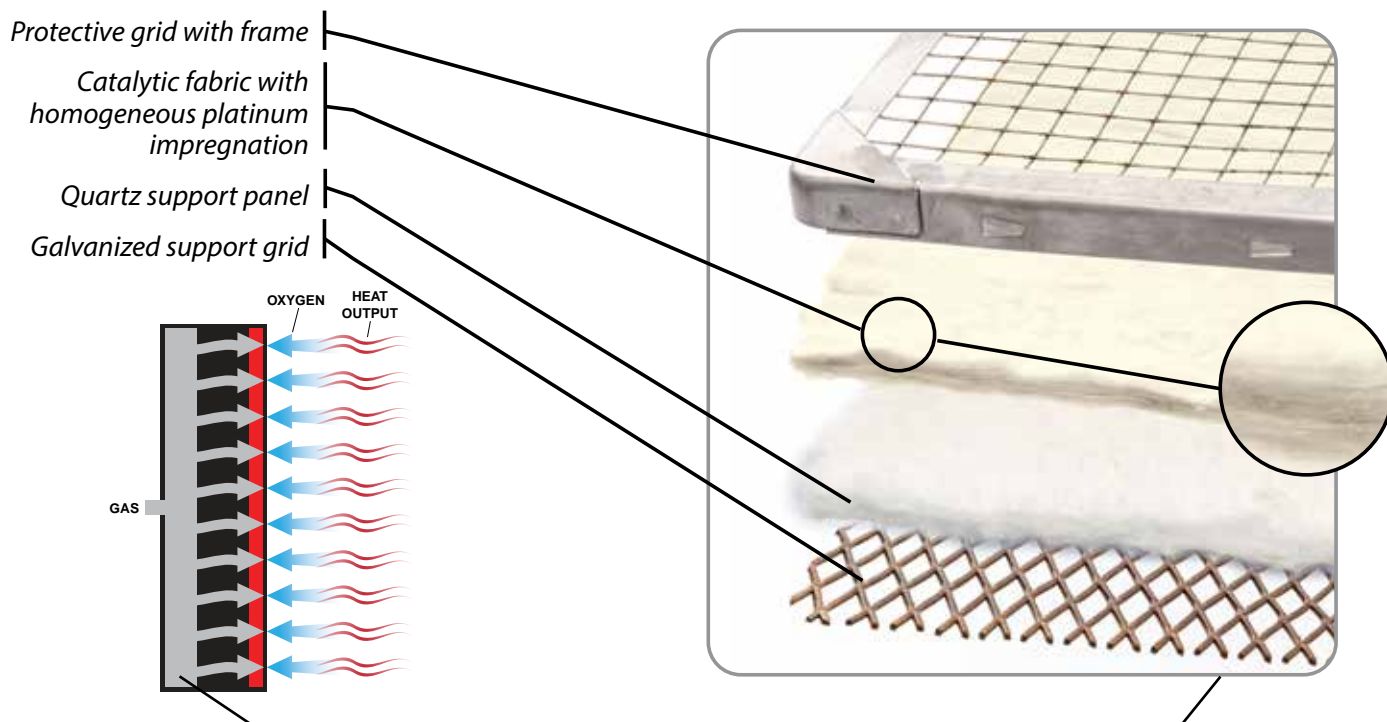

The Olympian Catalytic Heating Element

features a high porosity spongy texture which allows for perfect transport of the oxygen needed for combustion. The catalytic heating element is evenly impregnated with platinum, guaranteeing optimal oxidation of gas and elimination of the mix of dangerous gas emissions.

Platinum Catalytic heating system for all models

Olympian Platinum-saturated Catalytic Element

CHOOSE THE WAVE HEATER THAT'S RIGHT FOR YOU

	WAVE 3	WAVE 6	WAVE 8
Low pressure LP gas	•	•	•
BTU Output	1600 to 3000	3200 to 6000	4200 to 8000
Fuel Consumption at maximum output	1/8 lb/hr.	1/4 lb/hr.	1/3 lb/hr.
Gas Connection	3/8" SAE Flare	3/8" SAE Flare	3/8" SAE Flare
Height	11-3/4"	17-7/8"	21-1/4"
Width	10-1/4"	12-13/16"	15"
Depth	3-1/2"	4"	4"
Weight	6 lbs.	12 lbs.	14 lbs.
Typical RV Size *	up to 12'	up to 18'	up to 23'
Room Area Heated *	100 sq. ft.	200 sq. ft.	300 sq. ft.
Ignition	Piezo Spark	Piezo Spark	Piezo Spark
Vertical Wall Hung	•	•	•
Horizontal Wall Hung		•	•
Vertical Recessed		•	•
Horizontal Recessed		•	•
Portable Leg Stands	•	•	•
Warranty	3 year	3 year	3 year

*The heated areas depends greatly on insulation R-Factor and outside temperature. All "heated area" specifications were based on outside temperature of 35°F and R-Factor of 17.