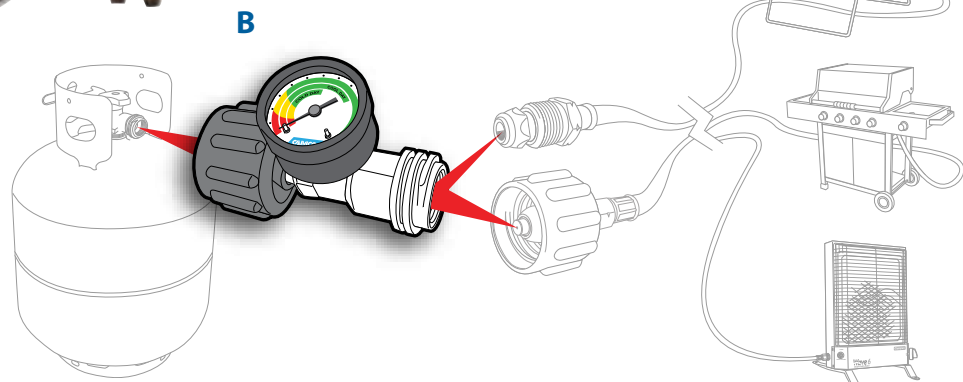

A. P.O.L. Plug Adapter For use on a 20- or 30-lb refillable tank to connect cylinder to regulator. Converts 1/4" NPT to female P.O.L. Provides excess flow protection in case of broken gas line. Soft Nose P.O.L. x 1/4" Male NPT.

59203 P.O.L. Plug Adapter

B. Gas Gauge/Leak Detector See at a glance when your propane level is low. Type 1 for gas grills, RVs and boats. Fits all propane tanks manufactured after 1995. Provides thermal protection in case of fire and excess flow protection in case of broken gas line. Acme Nut x Acme Thread and Female P.O.L.

59023 Gas Leak Detector

C. Barbecue Adapter Hose No more disposable cylinders. High-pressure hose with adapter for use with Olympian 4100 and 5100 Elite Gas Grills. Male P.O.L. x 1"-20 Throwaway Cylinder Thread. Allows you to connect a full size propane gas bottle to your portable grill.

57636 5' High-Pressure LP Hose

59833 12' High-Pressure LP Hose