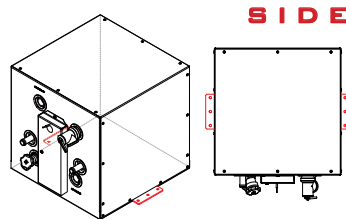

PREMIUM WATER HEATERS

Marine-quality aluminum alloy case

The water heater of choice for many OEMs

UL listed to UL 174

TIG welded

CHOOSING A WATER HEATER

1 SIZE

6
GALLON

11
GALLON

20
GALLON
VERTICAL

2 MOUNT

3 ELECTRICAL

120
US

240
US
L1 & L2

240
EU
L1N

4 HEAT EXCHANGE