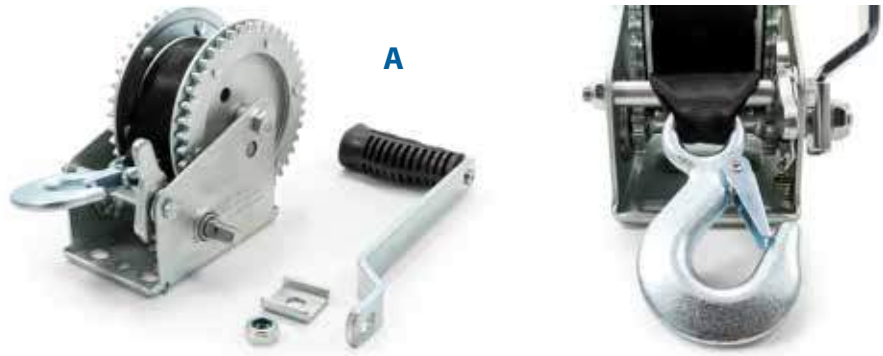

- 50003 Winch Cable, 3/16" x 25'

D. Retractable Tie Down Straps

High quality maximum strength tie down straps will support and safely secure boats, motorcycles, atvs, furniture, cargo, equipment, machinery and much more. Retractable straps have an easy ratcheting mechanism. Made of durable, corrosion resistant materials.

- 50030 2" Width, Retractable, 5.5', Bolt-On, Bilingual
- 50031 2" Width, Retractable, 6', Dual Hooks, Bilingual
- 50032 1" Width, Retractable, 5.5', Bolt-On, Bilingual
- 50033 1" Width, Retractable, 6', Dual Hooks, Bilingual

E. Transom Tie Down Straps Safely secure your boat when traveling with easy to use hooks on each end. Vinyl protector prevents scratches to your boat. Made of durable, corrosion resistant materials

- 50034 2" x 4', BS 1200 lb, 400 lb SWL, Bilingual

F. Transom Support Helps protect your transom by supporting weight and stabilizing motor. Constructed of heavy-duty steel and easily mounts over the trailer's rear roller or to the trailer frame. Includes brackets for roller and frame mount, transom support, mounting hardware, and rubber strap.

- 50040 Transom Support, 34"-46", Bilingual