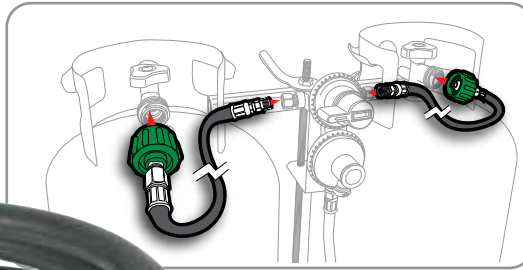

A

A. 90° Propane Tee with 12' Hose

Connects to camper or trailer propane cylinder to allow connection of an additional propane appliance such as a tabletop grill, campstove or lantern. Provides thermal protection in case of fire and excess flow protection in case of broken gas line. Includes propane tee (Type 1 Acme nut x female P.O.L. and male acme thread x 1"-20 male throwaway cylinder thread) and 12 ft. extension hose with male x female swivel 1"-20 female throwaway cylinder threads.

- 59143 90° Tee and Hose Kit
- 59133 90° Tee Only
- 59043 12' Extension/Replacement Hose
- 59045 5' Extension/Replacement Hose

B. Pigtail Propane Hose Connectors with Male Inverted Flare

For connecting propane cylinder to boat, RV or trailer propane regulator. Rated for 200,000 BTUs per hour. Provides thermal protection in case of fire and excess flow protection in case of broken gas line. Type 1 ACME nut x 1/4" inverted male flare.

- 59053 12" Pigtail Connector
- 59065 15" Pigtail Connector
- 59073 20" Pigtail Connector
- 59153 24" Pigtail Connector
- 59163 30" Pigtail Connector
- 59173 36" Pigtail Connector
- 59183 48" Pigtail Connector
- 59193 60" Pigtail Connector

B

C. Propane Hose Assembly

High-pressure hose with easy-grip Acme nut for connecting an appliance designed to use a 1 lb disposable cylinder to a 20- or 30-lb refillable propane tank. Provides thermal protection in case of fire and excess flow protection in case of broken gas line.

- 59823 5'
- 59825 12'

C