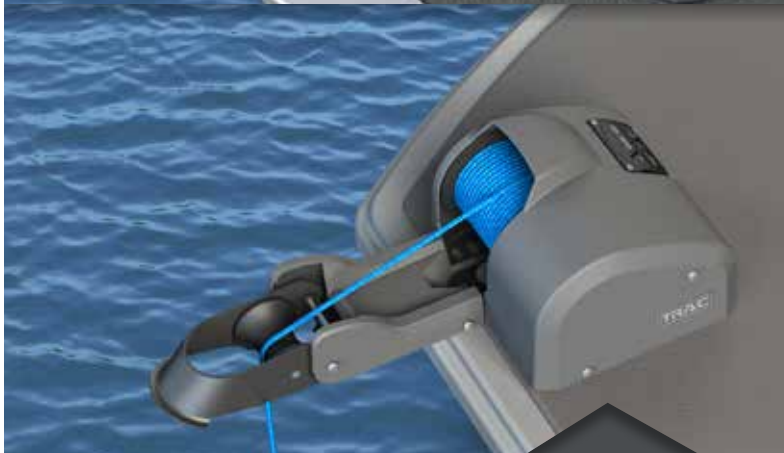

**Deckboat 40™
AutoDeploy**

1. 3 button operation – UP / DOWN / AUTO DEPLOY
   - Integrated davit
   - 40 lb maximum rode weight
   - Wireless remote control included
2. **69005 T10219-G3**

**Auto
Deploy**

Deploy the anchor with a single touch

Push-button AutoDeploy automatically lowers the anchor, releasing rope until the anchor touches bottom. When slack in the rope becomes tight, rope is automatically released in short lengths or can be locked with the touch of any switch or remote button. Automatically releases the rope needed to hold the boat in position. When the anchor stops letting rope out, press the "lock" or any other switch button. Great for fishing to allow a "controlled" drift.