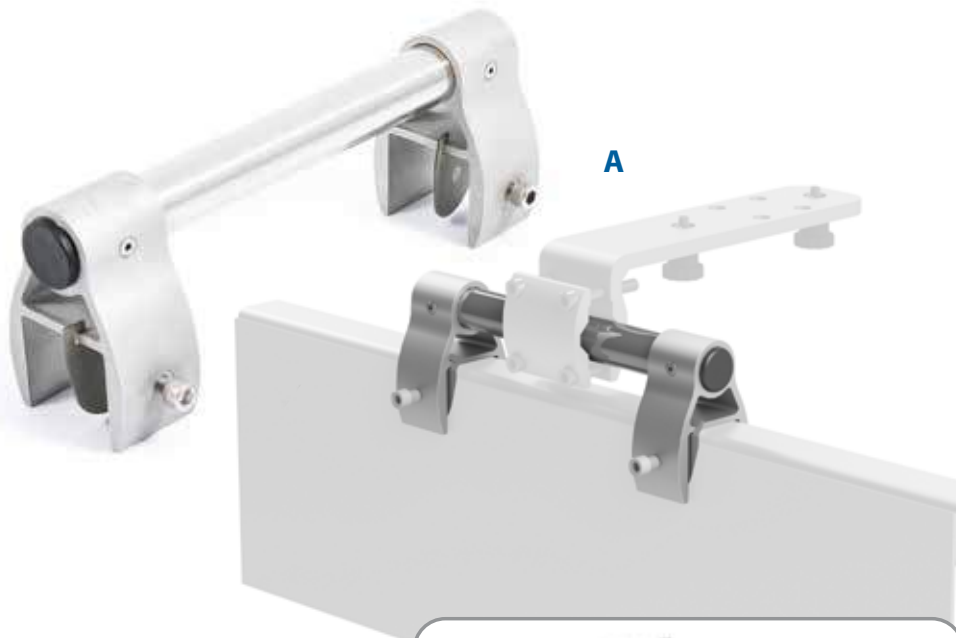

A. Pontoon Rail Adapter Grill

Mount The Kuuma Grill Mount Adapter is designed to adapt wrap around style rail mounts to square pontoon railing with full height paneling. The adapter saddles the top rail and securely clamps in place with the included Allen key. It stays in place without any drilling or permanent installation damage.

58197 Grill Mount, Pontoon Rail Adapter, Bilingual

B. RV Grill Mount is designed to mount your grill to the existing RV Mounting Rail. Thumbscrews make the mount easy to install. Rubber feet help prevent scratches. Fits Olympian 5500 (2014 and later), and Olympian 3500-C, 4500 and 6500, and all Kuuma Brand Grills. Made of durable stainless steel and anodized aluminum for a lasting finish.

58090 RV Grill Mount

C. Pedestal Grill Mount Includes pedestal, hardware and base ring. Fits all Kuuma Grills. The perfect way to mount your Kuuma grill in stationary locations such as a dock, deck, swim platform or patio. 30" tall. Additional base rings sold separately for multiple mounting locations. The optional Floor Base allows use of the Pedestal Mount in locations where drilling to install a base ring is not possible.

C1 58184 Pedestal Mount

C2 58261 Mounting Ring

C3 58260 Pedestal Floor Base, Stow N Go