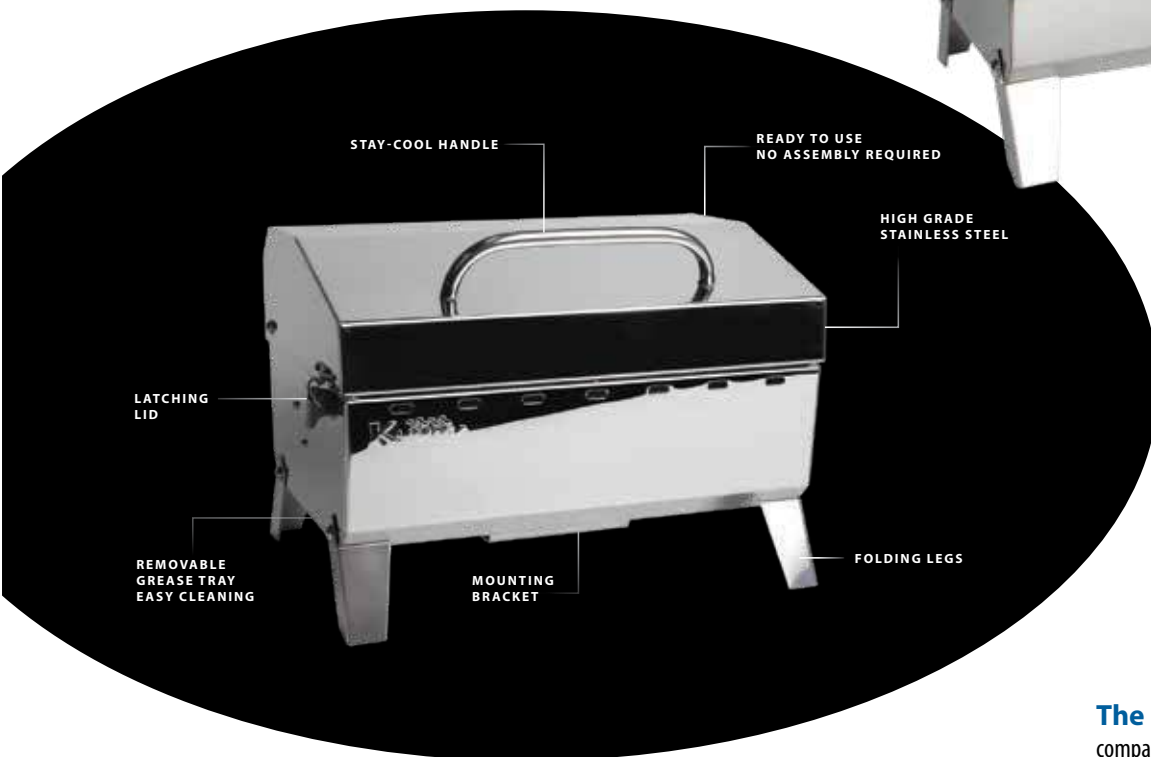

Part Number: 58131
58135 (Listed & Approved for Use in Canada)

Dimensions: 23.25" x 11.25" x 11"
Cooking Surface Area: 160 Square Inches

STOW N' GO

125

PREMIUM STAINLESS STEEL GRILL

STAY-COOL HANDLE

READY TO USE
NO ASSEMBLY REQUIRED

HIGH GRADE
STAINLESS STEEL

LATCHING
LID

REMOVABLE
GREASE TRAY
EASY CLEANING

MOUNTING
BRACKET

FOLDING LEGS

The Kuuma Stow N' Go 125 Grill is a compact grill that offers premium-quality construction and convenient portability. Its compact size is perfect for when space is at a premium. Stow N' Go grills can be easily transported and can also be mounted to any Kuuma rail-, rod- or pedestal mount.