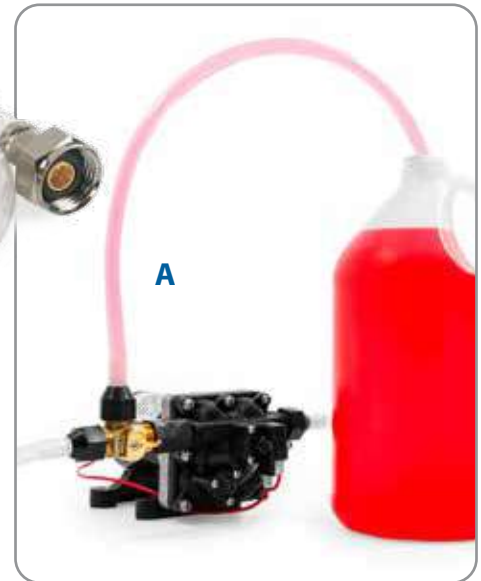

36170 Blow Out Hose Kit w/ Ball Valve

C. Blow Out Plugs Completely clear your water lines with marine blow out plugs. Screw the plug into the city water inlet, open all drains and faucets, attach and activate air pump until all lines are clear. Patented.

36103 Plastic, 6/ctn

36153 Brass, w/ Schrader Valve

36143 Brass, Quick-Connect Style

D. DIY Boat Winterizer Quickly and efficiently service inboard/outboard marine engines. The Do-It-Yourself Winterizer allows flushing and preparation of boat engine for winter storage with just five gallons of antifreeze and your flusher. Save time and money season after season. Great for technicians, too. For front mounted raw water pump systems use the Flush Adapter, sold separately.

65501 DIY Winterizer

65493 Flush Adapter for Engine Mounted Raw Water Pump (call for availability)

E. Replacement Forged Tee for DIY Boat Winterizer

The Camco Replacement Forged Tee is a replacement part for Camco's Boat Winterizer Kit (65501). It helps you quickly and efficiently winterize inboard/outboard marine engines. Includes one garden hose X female garden hose tee. Connections are 3/4"-1 1/2" NH garden hose male X 3/4"-1 1/2" NH garden hose female X 3/4"-1 1/2" NH garden hose female. Tee features winged hose nuts on the female connections for easy gripping. CSA low lead content certified to NSF/ANSI 372.

65503 Replacement Forged Tee