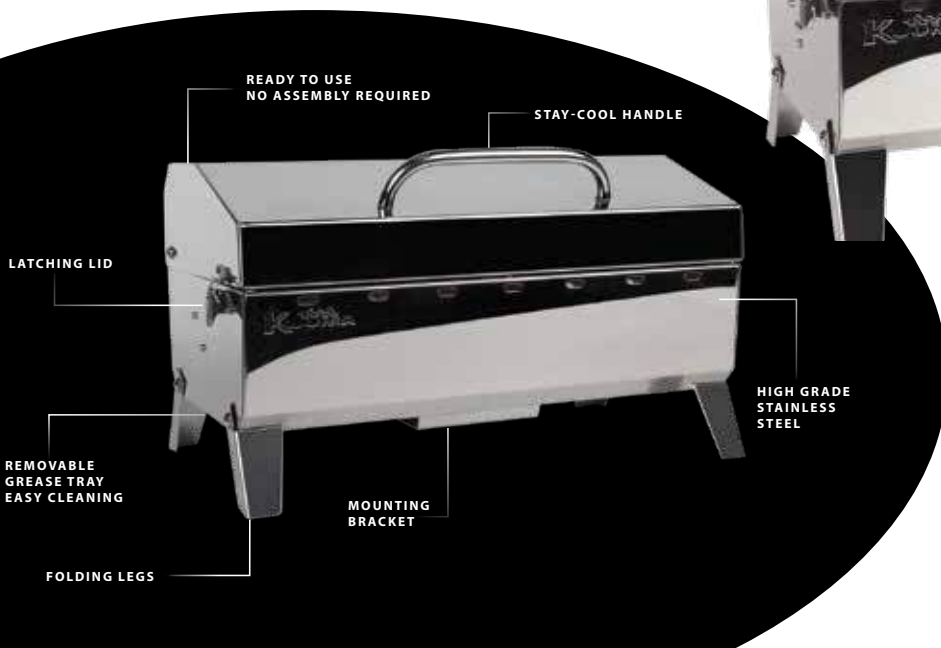

The Kuuma Elite 316 Grill is a premium grill with all of Kuuma's features, ideal for the grilling enthusiast. The Elite 316 Grill features a simple control knob for precise heat control. Integrated fold-away legs enable easy grilling on any flat surface. Also features a removable warming rack, built-in thermometer, piezo igniter, removable Lift-and-Clean™ liner, grease tray, latching lid and stay-cool handle.

WARMING RACK

REMOVABLE LIFT
AND CLEAN LINER

ELITE

216

PREMIUM STAINLESS STEEL GRILL

The Kuuma Elite 216 Grill is a more compact size grill with all the premium features of the Elite 316; simple control knob, integrated fold-away legs, removable warming rack, built-in thermometer, piezo igniter, removable Lift-and-Clean™ liner, grease tray, latching lid and stay-cool handle.

1"-20 Throwaway Cylinder Threads

Designed for high pressure propane - disposable or larger refillable tanks

STOW N' GO

160

PREMIUM STAINLESS STEEL GRILL

READY TO USE
NO ASSEMBLY REQUIRED

STAY-COOL HANDLE

LATCHING LID

HIGH GRADE
STAINLESS
STEEL

REMOVABLE
GREASE TRAY
EASY CLEANING

MOUNTING
BRACKET

FOLDING LEGS

The Kuuma Stow N' Go 160 Grill

is an outstanding grill that offers premium-quality construction and convenient portability. Stow N' Go grills can be easily transported and can also be mounted to any Kuuma rail-, rod- or pedestal mount for your boat, RV or home.