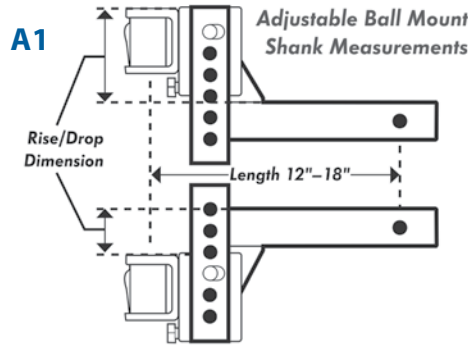

A. Adjustable Ball Mount Shanks

Used in either the up or down position to match the ball mount to any coupler height. Long hi/low shanks provide the extra length sometimes needed to obtain clearance from bumper interference. Fits 2" x 2" Receiver.

A1. Hi/Low Shank, 2-1/2" Drop, 5-1/2" Rise

- 48121 14" Shank
- 48122 16" Shank
- 48123 18" Shank

A2. Extra Hi/Low Shank, 5-3/4" Drop, 8-3/4" Rise

- 48131 14" Shank
- 48133 16" Shank

A3. Extra Low Shank, 9-1/2" Drop (Ball mount and shank to be used in the low position only)

- 48132 12" Shank