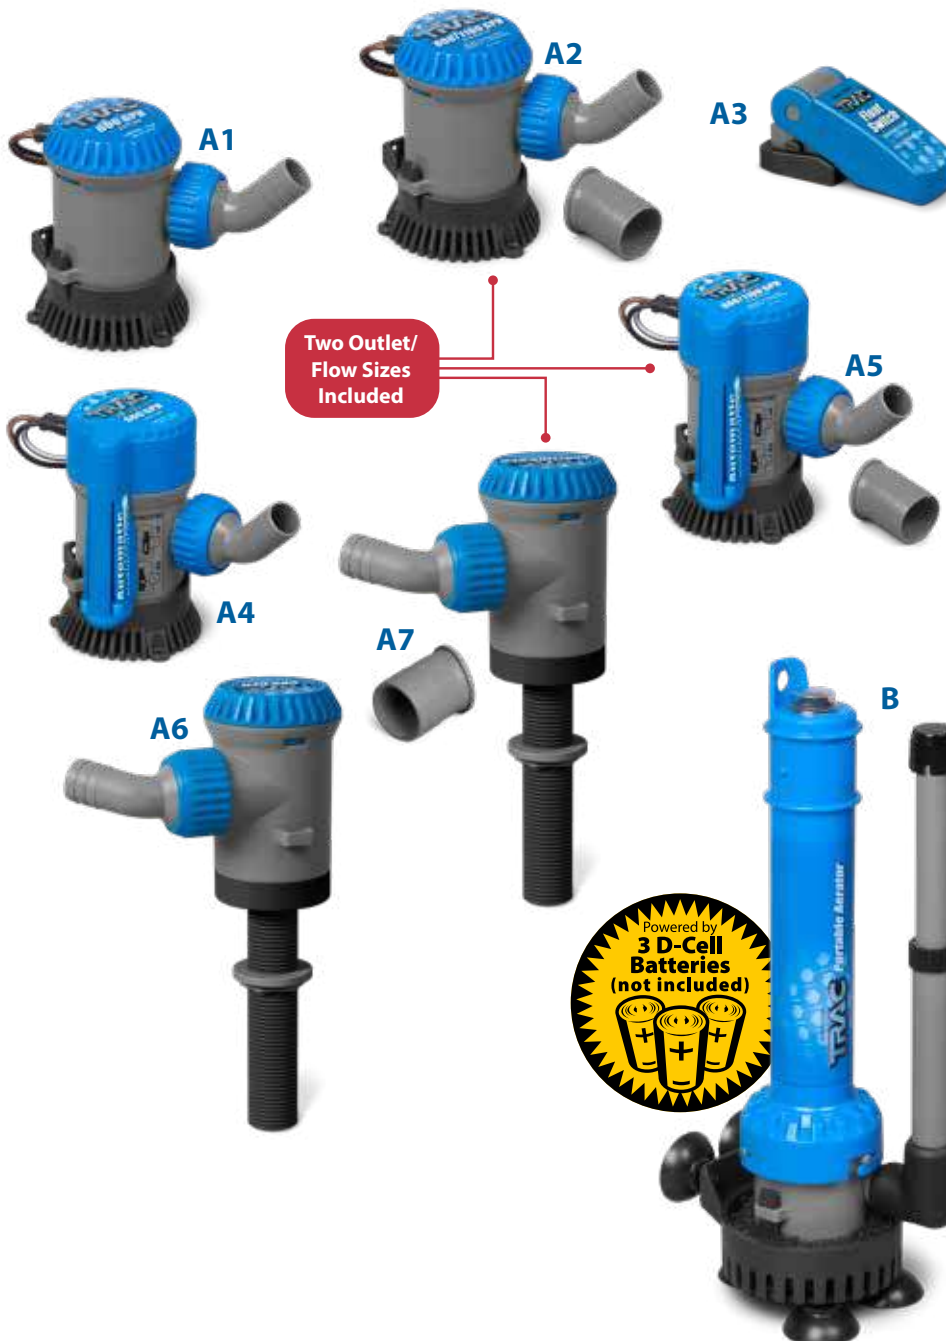

Bilge Pumps

Submersible Bilge and Thru-Hull Pumps

Letter	Item #	Description	Outlet
A1	69300	600 GPH	3/4"
A2	69301	800/1100 GPH	3/4" & 1 1/8"
A3	69330	Float Switch (20 Amp)	-
A4	69310	AUTOMATIC 600	3/4"
A5	69311	AUTOMATIC 800/1100 GPH	3/4" & 1 1/8"
A6	69320	Thru-Hull Pump, 600 GPH	3/4" & 1 1/8"
A7	69321	Thru-Hull Pump, 800/1100 GPH	3/4" & 1 1/8"

A. Bilge Pumps Self-priming, 12V centrifugal pumps. Ideal for all watercraft. Designed for easy installation and retrofitting. 800 GPH 3/4" outlet and 1100 GPH 1 1/8" outlets in one package. Cartridge style pump head. Pump body accepts both 3/4" and 1 1/8" screw-on outlets creating 2 pumps in 1. Universal strainer base is connection-compatible: fits Attwood Tsunami, Rule, Johnson/Mayfair cartridge pumps. Screw mounting holes match Rule and Attwood Tsunami. Meets ABYC, Coast Guard and ISO marine standards. Ignition protection. Low power draw. Runs dry without damage. US Patent D689,908. 1 Year Warranty.

B. Portable Aerator Self-priming, centrifugal pump. Ideal for coolers, buckets & baitwells. Powered by 3 D-cell batteries (not included). Powerful spray aerates water to keep bait alive. Increased oxygen level keeps bait lively. Adjustable spray head to increase or decrease spray. Wide strainer base adds stability. Suction cup or screw mount. Submersible. Runs dry without damage. US Patent D689,907.

69340 Portable Aerator

C. Portable Pump Self-priming, centrifugal pump. Ideal for jon boats, utility boats, dinghies, inflatable boats and all other small watercraft. Also great for removing fluids from many non-marine applications. Powered by 3 D-cell batteries (not included). 250 GPH flow rate at zero head. 3/4" x 36" hose wraps around body for stowage. Wide strainer base adds stability. Suction cup or screw mount. Includes clip to attach hose to transom. Submersible. Runs dry without damage. Dimensions: 5" x 5" x 12". US Patent D689,907.

69341 Portable Pump