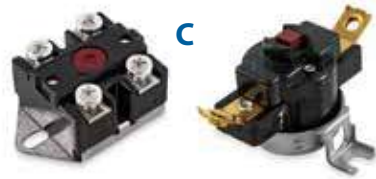

Replacement Parts for Kuuma Water Heaters

A. Lime Life Elements Screw-in style elements with a 5-year limited warranty.

- **02158** 1500W 240V Element, Element Only
- **02858** 1500W 120V Element (Straight), Element Only
- **06822** Screw-In Element Gasket, Gasket Only

B. Kuuma High-Temperature Limit Switches

- **11920** High-Temp Limit Switch, 120V
- **11921** High-Temp Limit Switch, 240V

C. Therm-O-Disc High-Temperature Limiter w/ Reset Button

- **11925** High-Temp Limiter w/ Reset Button, 240V
- **11926** High-Temp Limiter w/ Reset Button, 120V

D. Kuuma Thermostat

- **11930** T-stat for Kuuma Water Heater

E. Anode Rods for Kuuma water heaters. Anode rods extend the life of a water heater by attracting corrosive elements in the water, protecting your tank and elements from corrosion.

- **11916** Kuuma Anode Rod w/ Drain

F. Temperature & Pressure Relief Valve Corrosion-resistant metal T & P valves. Factory set and crafted with no gaskets and epoxy-coated probes to prevent corrosion buildup.

- **10473** T&P 3/4" Valve w/ 4" Probe Coated, 150 PSI
- **11910** Pressure Relief Valve, 75 PSI

G. Kuuma Thermostatic Mixing Valve