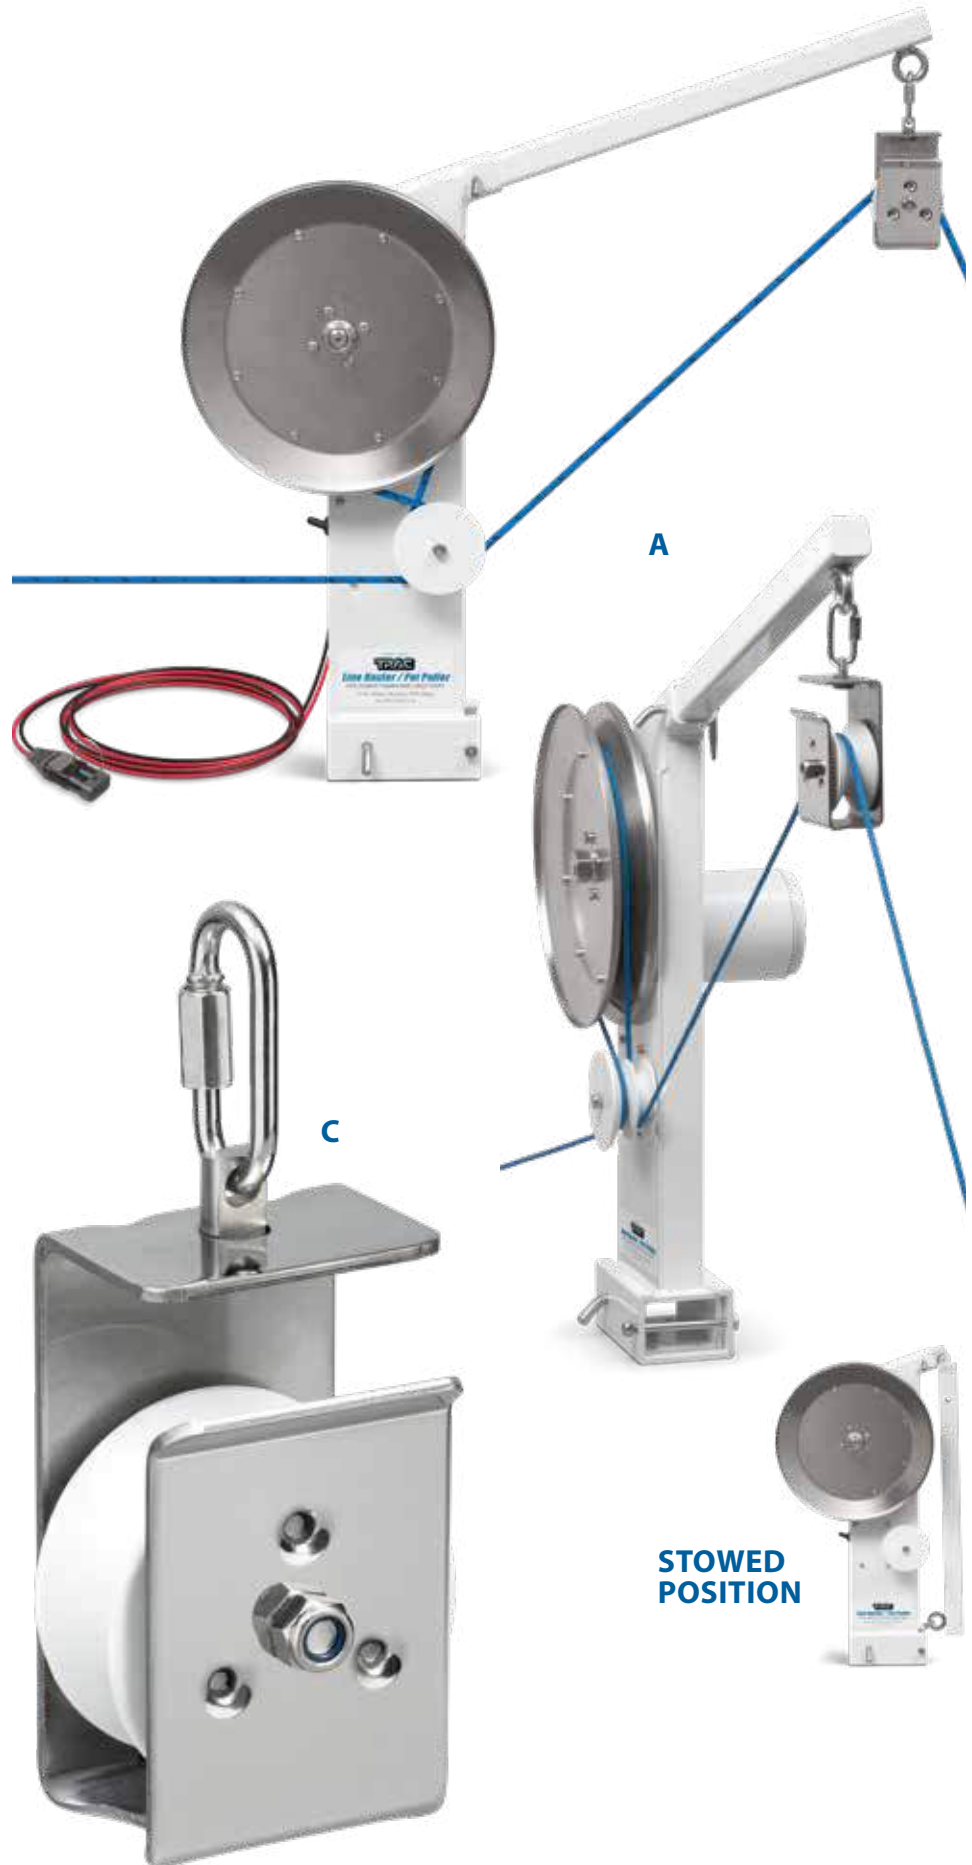

69280 Line Hauler/Pot Puller

B. Pot Puller Adaptor Plate Designed to allow a TRAC Pot Puller or Scotty brand product to be installed on a Cannon brand mounting base. Machined from aircraft aluminum, sand blasted, and anodized gunmetal gray. Stainless steel hardware included. Mounting Plate for Line Hauler/Pot Puller (69280). Compatible with 90° Transom and Side Mount (69073) and 12° Transom and Side Mount (69074).

69290 Pot Puller Adaptor Plate

C. Open Block Swivel Pulley This 316 stainless steel multi-functional pulley is a must have for hauling line and pulling traps. The open block design allows quick rope work. The swivel allows for multiple angles of use. Designed for use with the TRAC Line Hauler or other rigging needs. 800 lb (363 kg) maximum load capacity.

69291 Open Block Swivel Pulley

STOWED POSITION