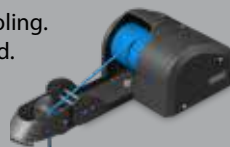

Pontoon 35®

- Maximum rode weight 35 lb.
- Power up/down with anti-reverse internal clutch to prevent free-spooling. 60 fpm no-load rope retrieval speed.
- Integrated Davit
  69003 T10109-G3