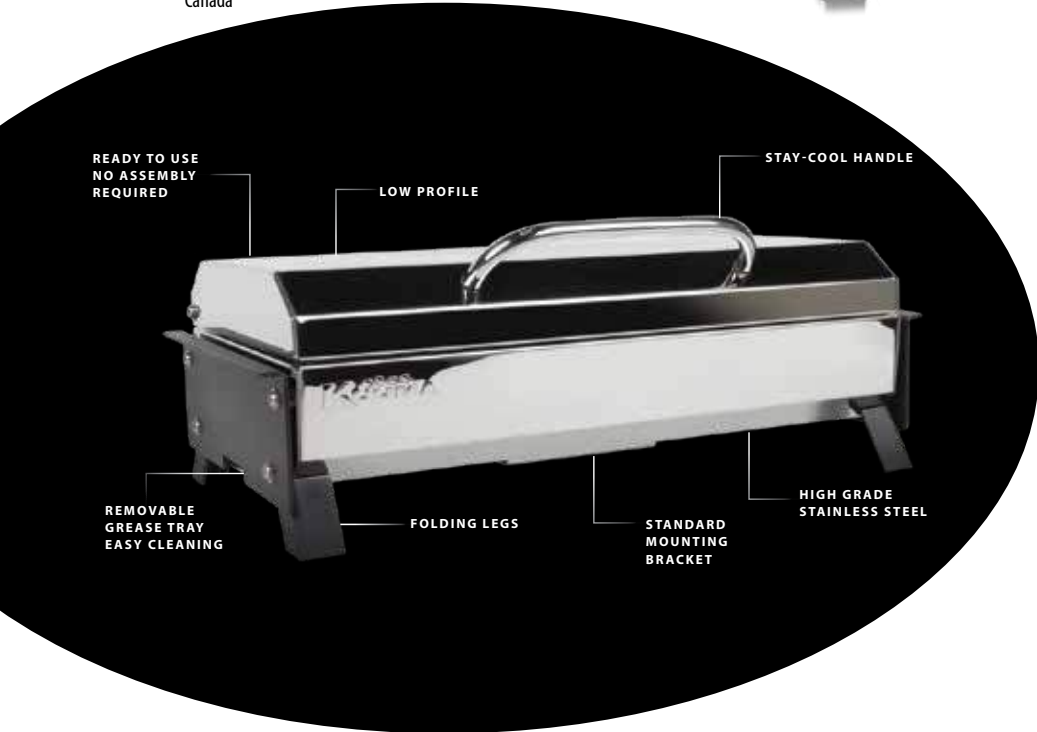

PROFILE
150

PREMIUM STAINLESS STEEL GRILL

The Kuuma Profile 150 Grill is the perfect portable grill for the chef with limited storage space. Its compact size is optimal for when space is at a premium. Profile grills can be easily transported and can also be mounted to any Kuuma rail-, rod- or pedestal mount.

- 58120 Profile 150 Electric
- 58121 Profile 150 Gas
- 58123 Profile 150 Gas, Listed & Approved for Use in Canada

READY TO USE
NO ASSEMBLY
REQUIRED

LOW PROFILE

STAY-COOL HANDLE

REMOVABLE
GREASE TRAY
EASY CLEANING

FOLDING LEGS

STANDARD
MOUNTING
BRACKET

HIGH GRADE
STAINLESS STEEL