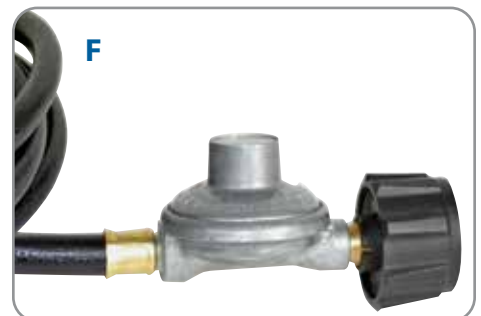

F. LP Gas Regulator with hose For use with all Olympian LP gas fired heaters.

- 57703 Regulator w/ 6' Hose
- 57704 Regulator w/ 8' Hose
- 57721 Regulator w/ 12' Hose
- 59863 Regulator w/ 22" Hose