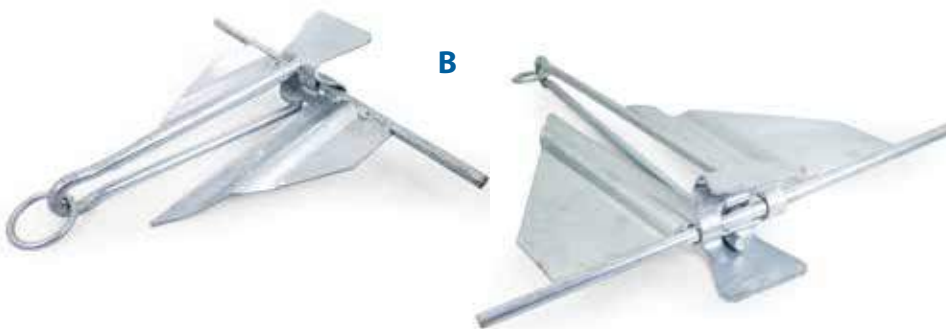

B

C. Mushroom Style Anchor Mushroom anchors are ideal for light boats such as canoes or rafts. Easily anchors boats in areas with muddy or weedy bottoms. PVC coating helps protect boat from scratches. Rust and corrosion resistant.

- 50093 Anchor, Mushroom Style, 8 lb, PVC Coated, Bilingual
- 50094 Anchor, Mushroom Style, 10 lb, PVC Coated, Bilingual
- 50095 Anchor, Mushroom Style, 15 lb, PVC Coated, Bilingual