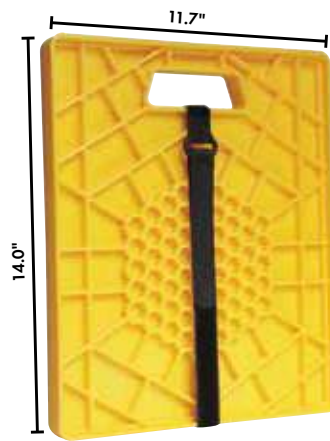

- 25593 2pk

C

A

A. Stabilizer Boat Stand Pads

Keep stands from sinking into soft ground, gravel or dirt. They interlock for convenient storage and have a built-in handle for ease of use. Constructed of durable polypropylene with UV inhibitors and an eggcrate design which allows water drainage. Call for pricing.