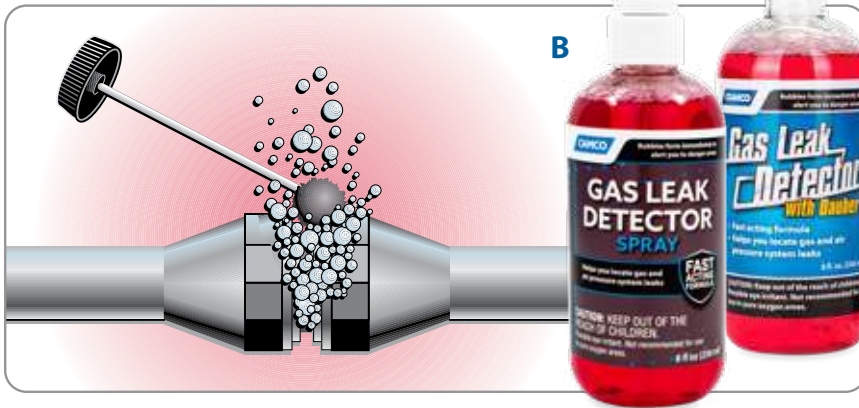

A. GM12 Continuous Ignition

Multi-Sparker This handy igniter is the one designed exclusively for igniting gas appliances. No butane to refill. The continuous ignition piezo electric sparker assures a large and immediate continuous spark. The automatic illumination micro-light and curved nozzle make tough lighting jobs easy. Uses one C battery (included).

- A1 57533 GM12 - 13" Long (7" pipe)
- A2 57561 GM12X - 26" Long (20" pipe)

B. Gas Leak Detector Help protect your boat from gas leaks. Gas Leak detector bubbles at the problem area when gas is escaping.

- 10324 w/ Sprayer 8 oz Bottle
- 10325 w/ Dauber 8 oz Bottle

C. Gas Pressure Test Kit Test your gas system for leaks and system pressure at an appliance or at the gas controls. Easy-to-read gauge comes mounted in a durable case with a 30" hose and a brass pressure tap fitting.

- 10389 Test Kit
- 10399 Replacement Nipple for Kit
- 10409 Replacement Hose for Kit

B

D. Grill Protectant The Kuuma Grill Protectant is an easy way to keep your stainless-steel grill looking like new. With one easy application, your grill is protected from discoloration, grease build up, salt, grime, water spots and harsh UV sunlight for up to 4 uses. The Kuuma Grill Protectant enhances shine and comes in a 16 fl. oz. bottle.

- 58410 Grill Protectant, 16 oz

E. Kuuma Grill Scraper Kuuma's Stainless Steel Grill Scraper helps clean food debris and grease build-up from your grill grate. It is compatible with most grills and is safe to use on porcelain and Teflon-coated surfaces. The scraper features (6) grooves for efficient cleaning and (1) convenient bottle opener. It is made of durable stainless steel and measures 3 1/2" (W) x 3 1/4" (H) x 1/16" (thick).

- 58381 Kuuma Grill Scraper