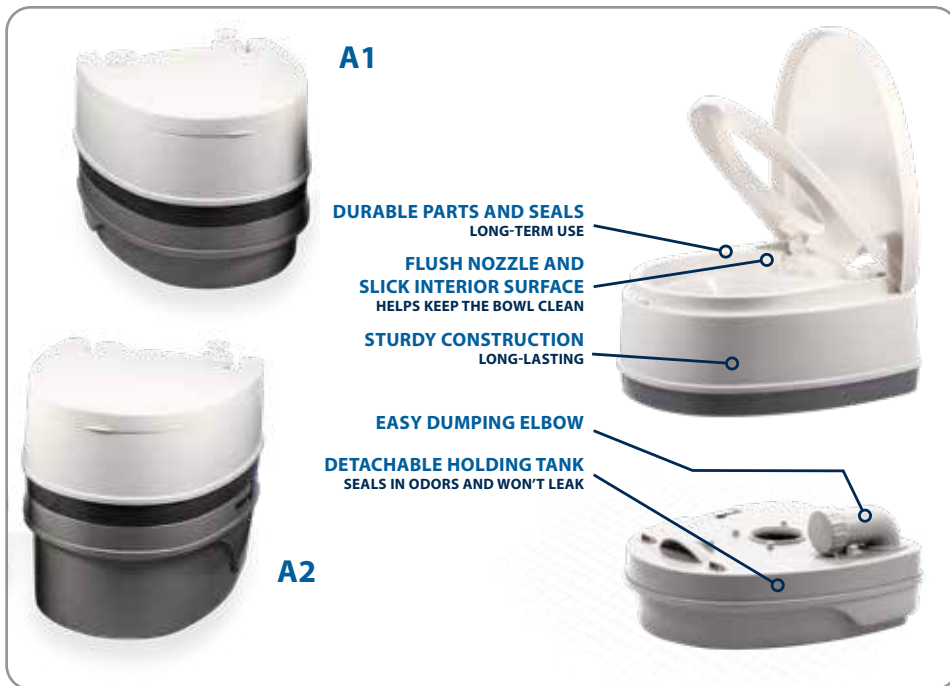

- 41531 2.5 gal
- 41541 5.6 gal

C. Toilet Bucket w/ Seat & Bags The Camco Toilet Bucket is a simple and easy to use toilet for camping, hunting and other remote activities. The five-gallon bucket comes with a seat and lid attachment that snaps securely onto the rim of the bucket. The bucket's smooth interior makes it easy to empty and clean. It is lightweight and the bucket features an attached carry handle. Camco Toilet Waste Bags are a double-bag design great for hiking, camping hunting or marine use. The double bag is durable and leak proof, and the inner bag contains a biodegradable powder that turns any liquid it comes in contact with into a gel.

- 41548 Toilet Bag, 10pk Box, Bilingual
- 41549 Toilet Bucket w/ Seat Kit, Bilingual

D. Toilet Tissue Fast-dissolving, clog-resistant toilet tissue is biodegradable and septic tank safe. Contains no dyes or perfumes.

- 40276 1 Ply, 4/bag, 280 sheets/roll
- 40278 2 Ply, 4/bag, 500 sheets/roll
- 40280 2 Ply, Individual Roll, 400 sheets/roll

E. Swivel Stik™ Tank Rinser Holding tank rinser with shut-off valve dislodges and flushes stubborn waste deposits and odor-causing particles left after holding tank is emptied. Powerful rotary cleaning action reaches corners and walls of tank. One-quarter turn shut-off valve at your fingertips. All brass moving parts.

- 40094 Swivel Stik