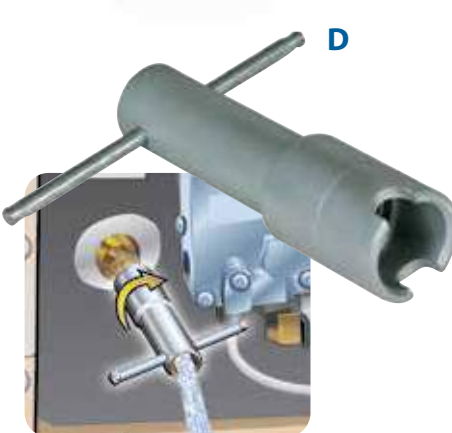

D. Water Heater Drain Valve Wrench Open or close stubborn water heater drain valves without scraping your knuckles. Heavy duty, high-impact plastic wrench has an adjustable handle that lets you get at hard-to-reach valves with leverage to loosen stubborn valves. Open handle allows hot water to flow to front of heater, preventing pooling.

- 11653 Water Heater Drain Valve Wrench

E. Universal T & P Valve Remover Valve Remover gives you better access to the water heater housing, reducing injuries. Fits Atwood and Suburban (Mor-Flo) water heaters.

- 10552 T & P Valve Remover

F. Water Heater Continuity Tester Test your water heater elements and circuits with ease.

- 10023 Tester

G. Professional Element Socket Fits standard 1/2" socket drive for replacing screw-in water heater elements.

- 09951 Chrome-Plated, Bulk

H. Element Wrenches Fits all standard screw-in elements and 1 1/2" nuts. Works with your screwdriver. Goes into offsets where an adjustable wrench can't.

- 09882 5" Screw-in Element Wrench, Bulk
- 09883 5" Screw-in Element Wrench, Card
- 09942 4" Screw-in Element Wrench, Bulk
- 09943 4" Screw-in Element Wrench, Card

I. Element/Anode Wrench w/ Dual Hex Ends Anode end features a 1 1/16" hex that fits all standard residential and RV anode rods. The other end fits all standard screw-in elements with a 1 1/2" hex on residential screw-in water heater elements.

- 11655 10" Wrench