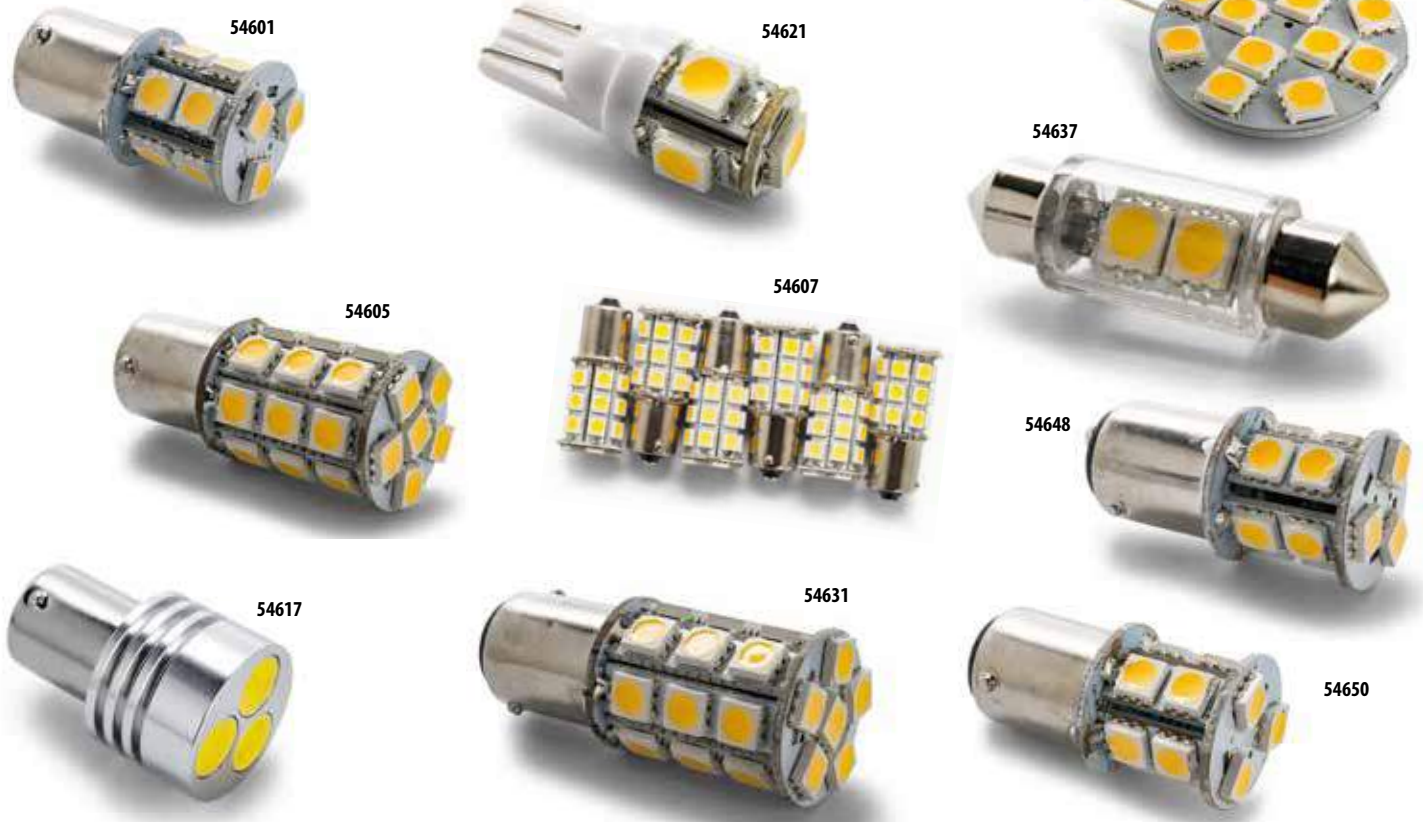

- 55001 Cord Storage Handle

A

Hardware included with each battery box

B

C

D

LED Bulbs - Bright White

Part #	Description	Part #	Description
54601	1003 (BA15S) 13-LED 160lm (1pk)	54623	912/921/922 (T10 Wedge) 9-LED 95lm (1pk)
54605	1156/1141/1073/93 (BA15S) 27-LED 285lm (1pk)	54627	JC10 Bi-Pin (G4 Chip) 12-LED 165lm (1pk)
54607	1156/1141/1073/93 (BA15S) 27-LED 285lm (6pk)	54631	1076 (BA15D) 27-LED 285lm (1pk)
54617	1383 (BA15s) 3-LED 150lm (1pk)	54637	211/211-2/212-2 (Festoon), 2-LED 25lm(1pk)
54621	194/906 (T10 Wedge) 5-LED 60lm (1pk)	54648	1004 (BA15D) 13-LED 160lm (1pk)
		54650	1157/1016 (BAY15D-Index) 13-LED 140lm (1pk)