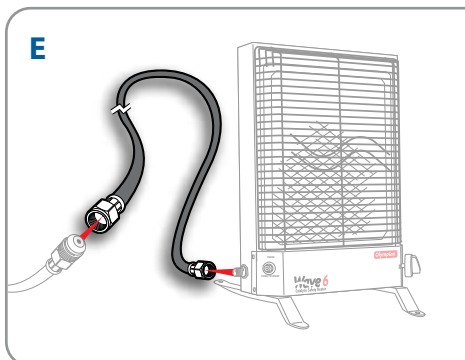

Olympian™

A. Olympian Wave™ Catalytic Safety Heaters An ideal primary or secondary heating source. Wave heaters operate on low pressure LP gas, and can be wall mounted or used as portables. Equipped with an integral safety shut-off valve to prevent accidental non-ignition fuel discharge. The built-in automatic Piezo electric spark starter will last for 20,000 starts. No electrical drain or battery connection. Leg stands not included.

Refer to the chart to choose the correct size heater for your boat.

- A1 57331 Wave 3
  Adjustable from 1600 to 3000 BTUs
- A2 57341 Wave 6
  Adjustable from 3200 to 6000 BTUs
- A3 57351 Wave 8
  Adjustable from 4200 to 8000 BTUs

B. Custom Fitted Dust Covers

- 57706 Wave 3 Dust Cover
- 57713 Wave 6 Dust Cover
- 57715 Wave 8 Dust Cover
- 57722 Wave 3 Dust Cover, Portable
- 57723 Wave 6 Dust Cover, Portable
- 57724 Wave 8 Dust Cover, Portable

C. Leg Stands for Wave Heaters

- 57701 Black, Set of 2

D. 90° Connector Elbow 3/8" swivel flare female x with 3/8" flare male.

- 57633 Elbow w/ Full 360° Swivel

E. Propane Hose Assembly For use with an existing gas supply to connect an appliance equipped with a 3/8" male flare. 3/8" female flare x 3/8" female flare.

- 59913 3'

F. LP Gas Regulator with hose For use with all Olympian LP gas fired heaters.

- 57703 Regulator w/ 6' Hose
- 57704 Regulator w/ 8' Hose
- 57721 Regulator w/ 12' Hose
- 59863 Regulator w/ 22" Hose