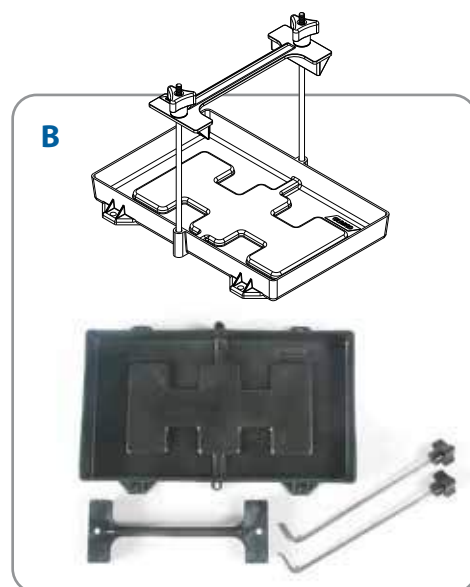

A. Battery Boxes Lightweight, heavy duty corrosion-resistant polypropylene boxes are designed to secure and protect your battery. Both sizes include lift-off lid, durable woven hold-down strap, foot clamps and stainless steel screws. Choose small for group size 24 batteries or large for group sizes 27, 30 and 31. Both boxes meet USCG CFR 183.420 and ABYC E-010.7 specifications. Inside dimensions with lid (l x w x h) Small: 11.33" x 7.84" x 9.9"; Large: 13.87" x 7.87" x 10.9". Patented.

- 55362 Standard
- 55372 Large
- 55364 Replacement Strap

B. Battery Hold-Down Trays Made from heavy duty acid resistant plastic with stainless steel hardware. Meets U.S. Coast Guard CFR 183.420 and ABYC E-10.7 specifications. Patented.

- 55394 Standard
- 55404 Large

C. Shore Power Cords, 90° Locking For shore power from your 30- or 50-Amp source. 90° connector reduces strain on the cord and allows easier connection in tight places. Threaded locking ring helps to create a weatherproof connection. Patent pending.

- 55532 30 Amp M/F Locking Adapter, 18", 90°, LS-30P/LS-30R
- 55572 50 Amp M/F Locking Adapter, 18", 90°, SS2-50P/SS2-50R

D. Electrical Cord Storage Handle Carry and store power cords easily. Keeps your power cord neatly coiled, and makes it easier to carry.

- 55001 Cord Storage Handle

A

B

C

D