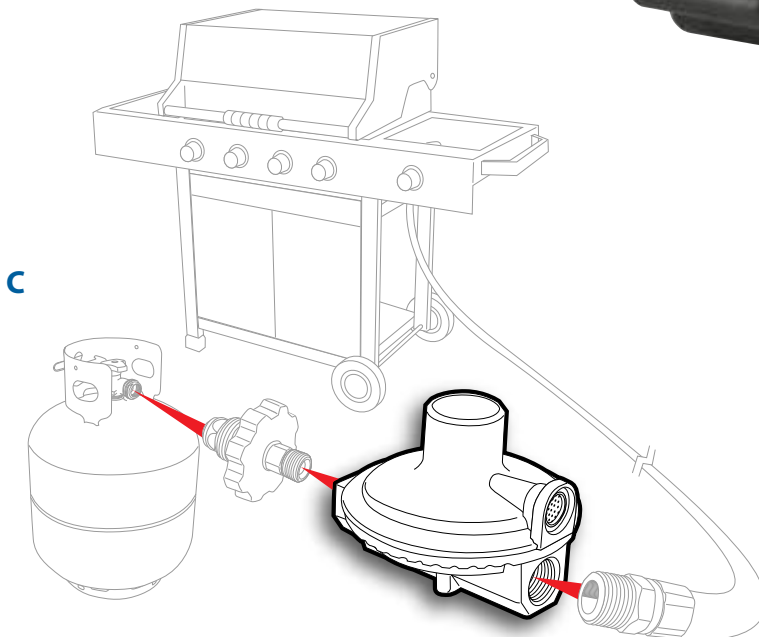

A. Black Propane Grill Acme Nut

70,000 BTU/hour. For use on a 20- or 30-lb refillable propane tank to connect to a regulator/hose assembly. Provides thermal protection in case of fire and excess flow protection in case of broken gas line. Acme nut x 1/4" NPT.

59933 70,000 BTU Acme Nut

B. Green Propane Acme Nut

200,000 BTU/hour. For use on a 20- or 30-lb refillable propane tank to connect to a regulator/hose assembly. Provides thermal protection in case of fire and excess flow protection in case of broken gas line. Acme nut x 1/4" NPT.

59923 200,000 BTU Acme Nut

C. Single Stage Propane Regulator

For connecting a free-standing gas bottle to a grill or other low-pressure gas appliance. Maintains a constant 11" w.c. propane pressure. 200,000 BTU/HR.

59013 Single Stage Regulator

B

A

C