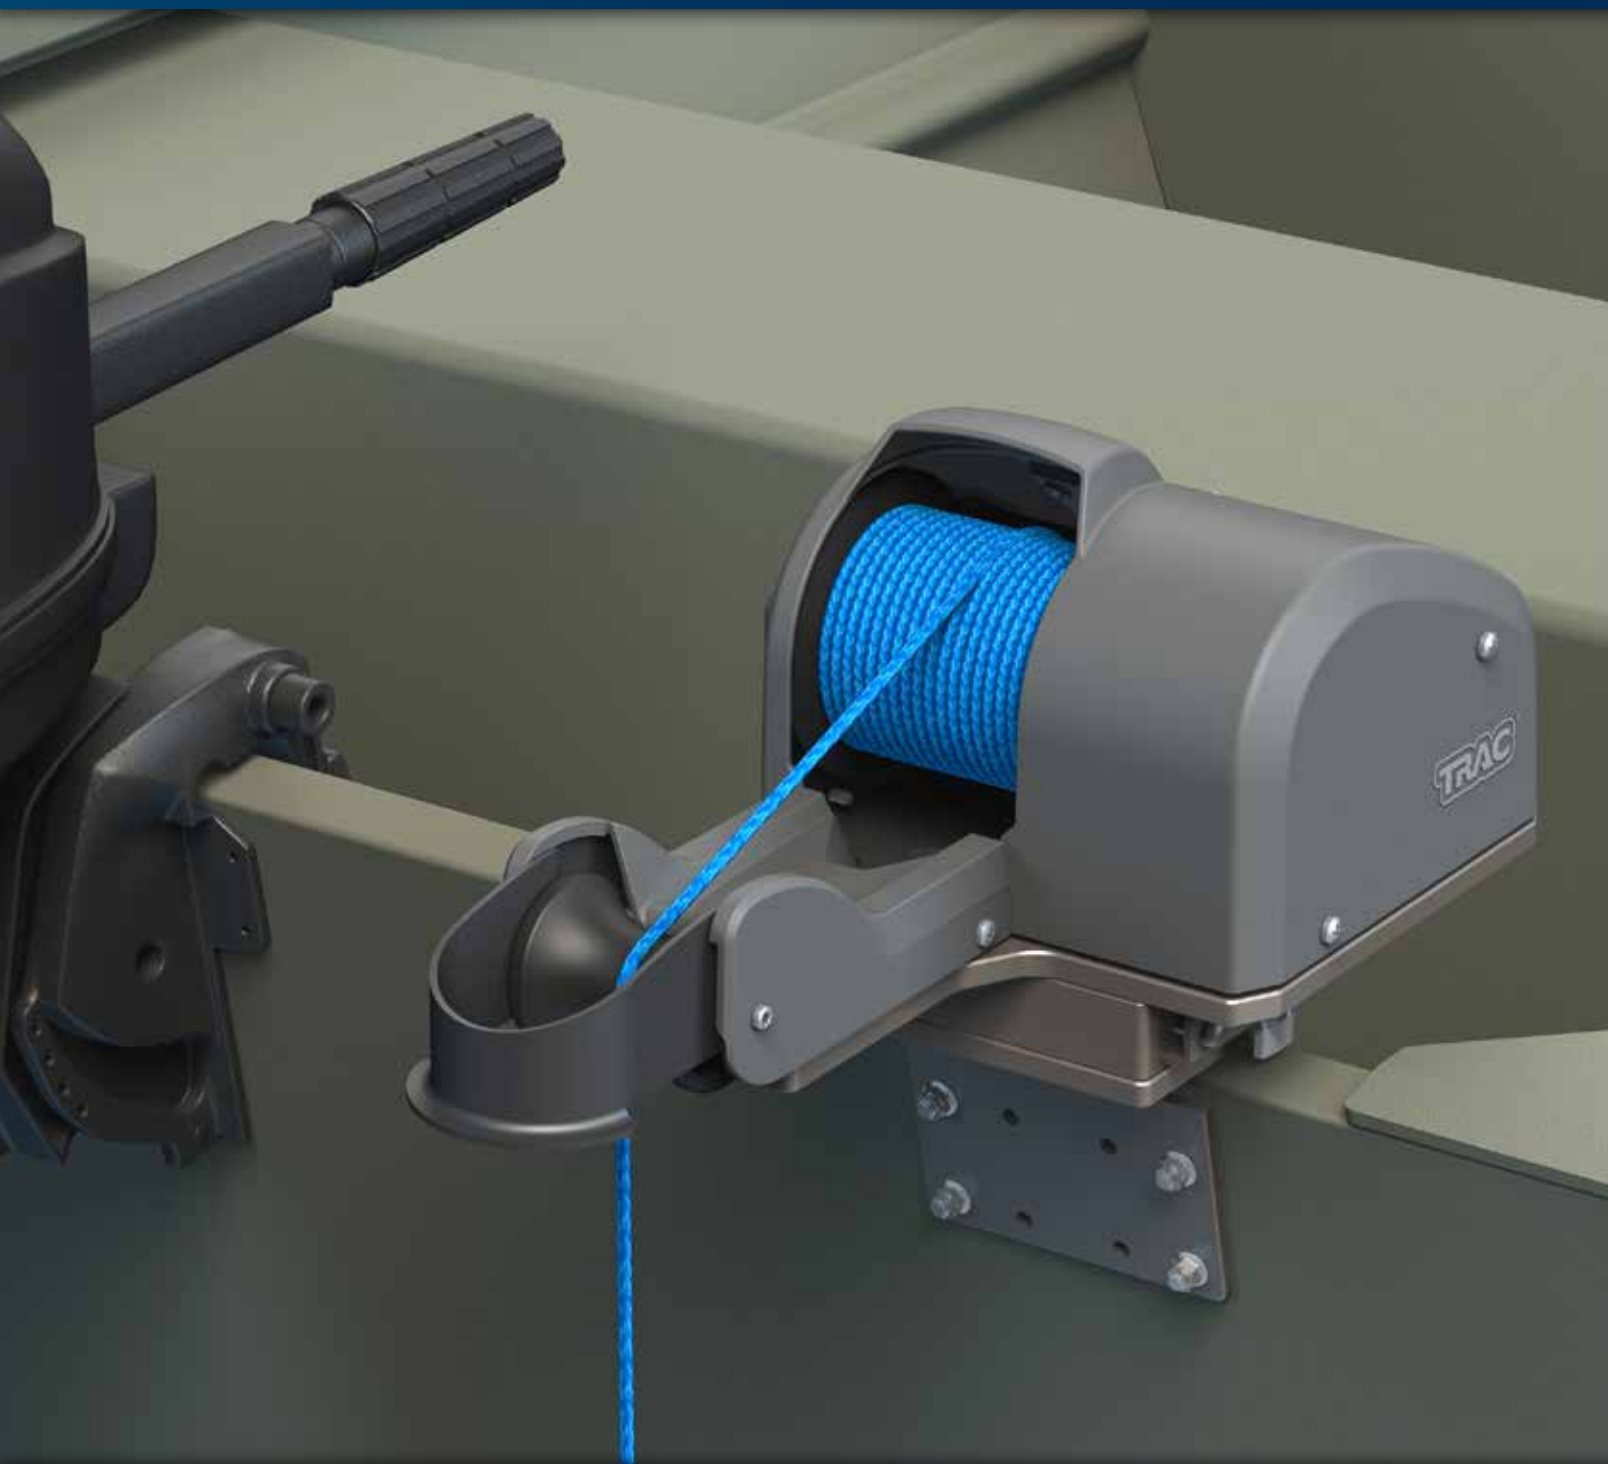

44632 Wheel Dock

Featured products:

Electric Anchor Winches
page 86

Wireless Remote Kit
page 90

Bilge Pumps
page 94

TRAC Anchor Winches

TRAC Anchor Winches

Lakeside Electric Anchor Winches