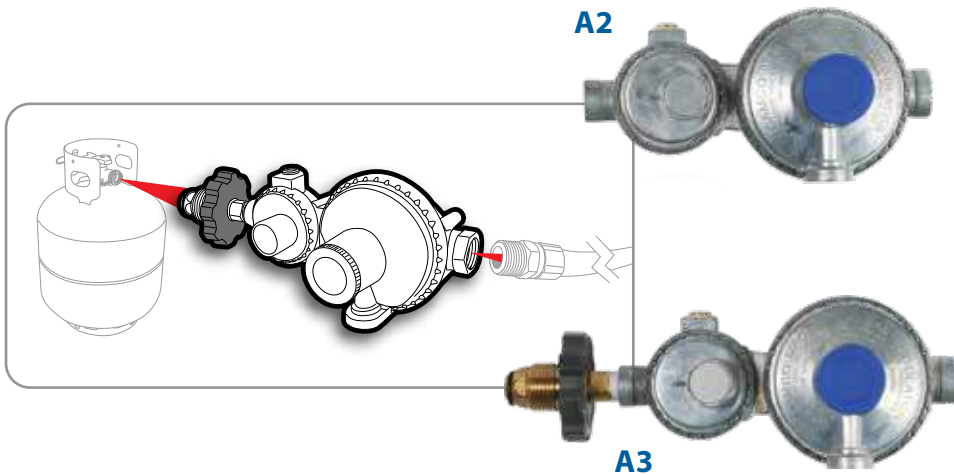

A. Two Stage Propane Regulator

Integral first and second stages ensure a smoother, more consistent flow of gas to all appliances. CSA Listed. Inlet: 1/4" NPT. Outlet: 3/8" NPT. Outlet pressure: 11" WC. BTU Capacity (propane): 160,000 BTU/HR.

- A1 59313 Vertical
- A2 59323 Horizontal
- A3 59333 Horizontal w/ P.O.L.
- A4 59344 Covers for Two Stage Regulators, Set of 2

B. Propane Y-Adapter with Handwheel

For use on a 20- or 30-lb refillable propane tank. Allows you to operate two appliances such as a Campfire and a grill at once from the same cylinder. Provides excess flow protection in case of broken gas line. Male Soft-Nose P.O.L. x Two 1"-20 Male Throwaway Cylinder Thread Connections.

59893 Propane Y Adapter

C. Propane Cylinder Adapter

For use with any appliance designed to use a 1-lb throwaway cylinder. With this handy adapter, you can power your small LP appliance directly from a 20- or 30-lb refillable tank. Provides excess flow protection in case of broken gas line. Soft Nose P.O.L. x 1"-20 Male Throwaway Cylinder Thread.

59943 Propane Cylinder Adapter