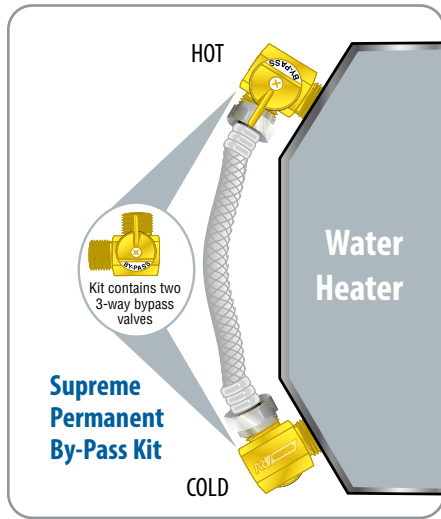

- 40094 Swivel Stik

Featured products:

By-Pass Kits
page 70

Blow Out Hose Kit w/ Ball Valve
page 71

Do-It-Yourself Kit
page 71

Winterization

By-Pass Kits Camco offers a complete line of by-pass kits for a lifetime of durable performance. By-pass kits save antifreeze by allowing your water heater to be bypassed when winterizing.