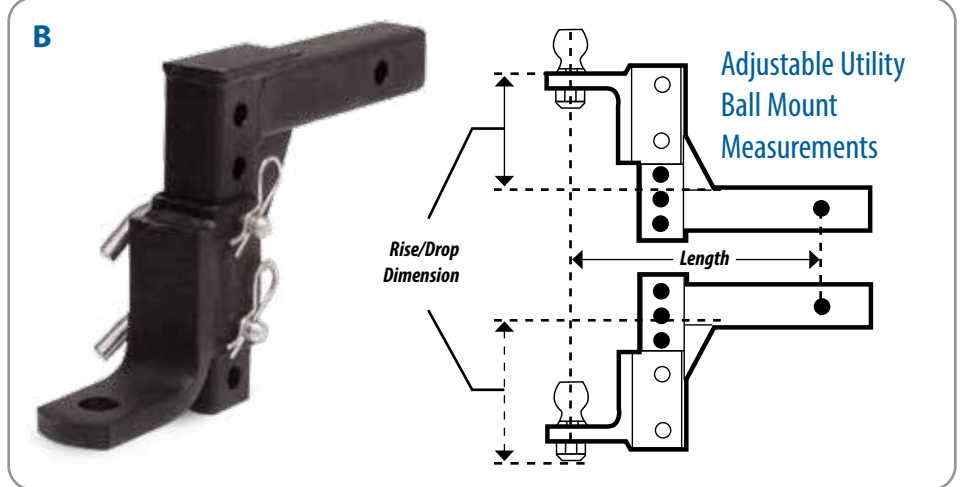

E. Eaz-Lift Adjustable Ball Mount w/ Forged Shank

Eaz-Lift's Adjustable Ball Mount with Forged Shank provides adjustable height and two different trailer ball sizes for towing multiple trailers. The shank fits 2" x 2" receivers and is adjustable in 1 1/4" increments. Includes (1) shank, (1) ball mount, (2) ball platform pins and (2) hairpin cotter pins. On the ball mount are (2) welded hitch balls—a 2" hitch ball with an 8,000 lb. GVWR, and a 2 5/16" hitch ball with a 12,000 lb. GVWR. Constructed of durable, powder-coated steel. Not for use with weight distributing hitches.

- 48480 6"
- 48481 10"