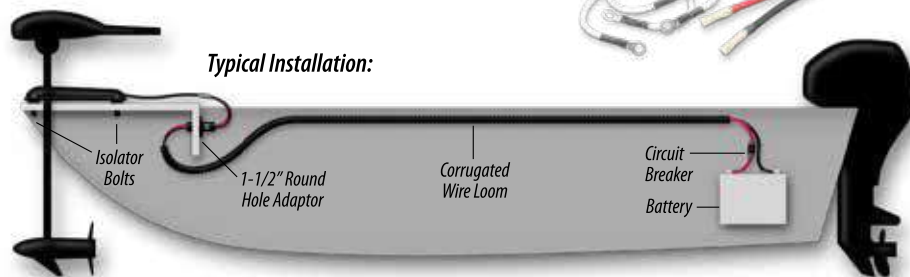

Typical Installation: