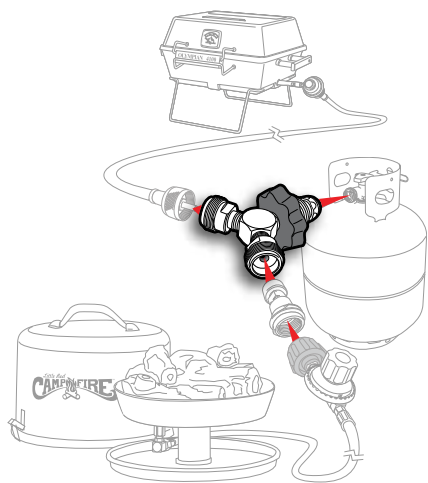

A. Two Stage Propane Regulator

Integral first and second stages ensure a smoother, more consistent flow of gas to all appliances. CSA Listed. Inlet: 1/4" NPT. Outlet: 3/8" NPT. Outlet pressure: 11" WC. BTU Capacity (propane): 160,000 BTU/HR.

- A1 59313 Vertical
- A2 59323 Horizontal
- A3 59333 Horizontal w/ P.O.L.
- A4 59344 Covers for Two Stage Regulators, Set of 2

B. Propane Y-Adapter with Handwheel

For use on a 20- or 30-lb refillable propane tank. Allows you to operate two appliances such as a Campfire and a grill at once from the same cylinder. Provides excess flow protection in case of broken gas line. Male Soft-Nose P.O.L. x Two 1"-20 Male Throwaway Cylinder Thread Connections.

59893 Propane Y Adapter

C. Propane Cylinder Adapter

For use with any appliance designed to use a 1-lb throwaway cylinder. With this handy adapter, you can power your small LP appliance directly from a 20- or 30-lb refillable tank. Provides excess flow protection in case of broken gas line. Soft Nose P.O.L. x 1"-20 Male Throwaway Cylinder Thread.

59943 Propane Cylinder Adapter

B

C