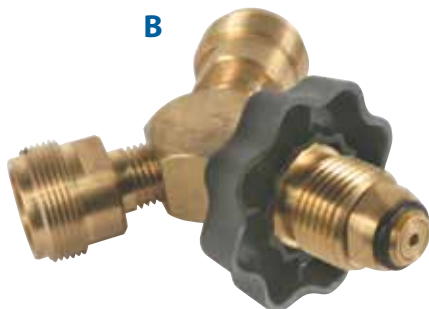

A. Two Stage Propane Regulator

Integral first and second stages ensure a smoother, more consistent flow of gas to all appliances. CSA Listed. Inlet: 1/4" NPT. Outlet: 3/8" NPT. Outlet pressure: 11" WC. BTU Capacity (propane): 160,000 BTU/HR.

- A1 59313 Vertical
- A2 59323 Horizontal
- A3 59333 Horizontal w/ P.O.L.
- A4 59344 Covers for Two Stage Regulators, Set of 2

B. Propane Y-Adapter with Handwheel

For use on a 20- or 30-lb refillable propane tank. Allows you to operate two appliances such as a Campfire and a grill at once from the same cylinder. Provides excess flow protection in case of broken gas line. Male Soft-Nose P.O.L. x Two 1"-20 Male Throwaway Cylinder Thread Connections.

59893 Propane Y Adapter

C. Propane Cylinder Adapter

For use with any appliance designed to use a 1-lb throwaway cylinder. With this handy adapter, you can power your small LP appliance directly from a 20- or 30-lb refillable tank. Provides excess flow protection in case of broken gas line. Soft Nose P.O.L. x 1"-20 Male Throwaway Cylinder Thread.

59943 Propane Cylinder Adapter

B

C