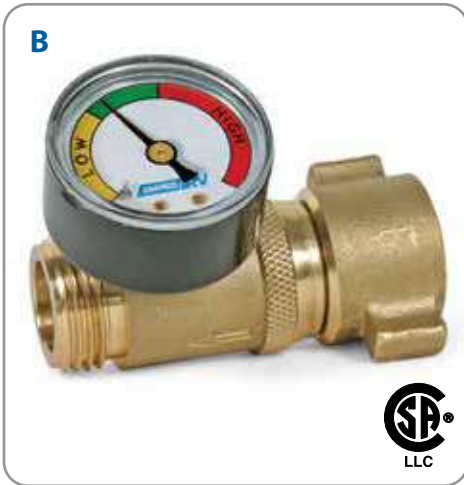

D. Hose Washers Stop your garden hose from leaking at the faucet and hose connections.

- 20153 10/card

E. Filter Washers Filter trash and debris from your water system. Fits any standard garden hose female coupling. Stainless steel mesh traps dirt particles before they enter your boat's system. Ideal for a washing machine hookup.

- 20183 3/card