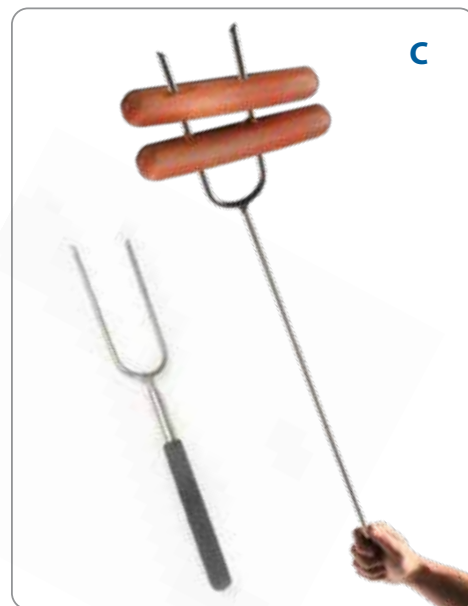

44003 4/card

C. Telescoping Roaster The perfect tool for cooking marshmallows, hotdogs or sausages over an open fire. Stainless steel—Extends up to 34 inches.

44014 Telescoping Roaster

A1

A2

B

C

A