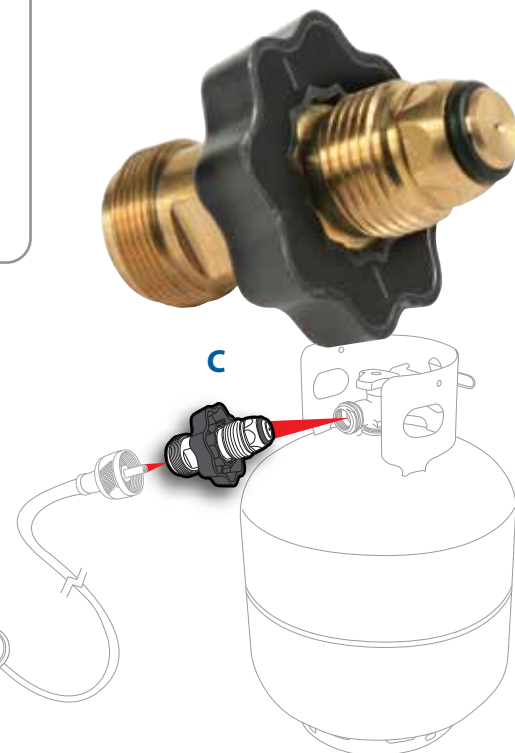

A. Two Stage Propane Regulator

Integral first and second stages ensure a smoother, more consistent flow of gas to all appliances. CSA Listed. Inlet: 1/4" NPT. Outlet: 3/8" NPT. Outlet pressure: 11" WC. BTU Capacity (propane): 160,000 BTU/HR.

- A1 59313 Vertical
- A2 59323 Horizontal
- A3 59333 Horizontal w/ P.O.L.
- A4 59344 Covers for Two Stage Regulators, Set of 2

B. Propane Y-Adapter with Handwheel

For use on a 20- or 30-lb refillable propane tank. Allows you to operate two appliances such as a Campfire and a grill at once from the same cylinder. Provides excess flow protection in case of broken gas line. Male Soft-Nose P.O.L. x Two 1"-20 Male Throwaway Cylinder Thread Connections.

59893 Propane Y Adapter

C. Propane Cylinder Adapter

For use with any appliance designed to use a 1-lb throwaway cylinder. With this handy adapter, you can power your small LP appliance directly from a 20- or 30-lb refillable tank. Provides excess flow protection in case of broken gas line. Soft Nose P.O.L. x 1"-20 Male Throwaway Cylinder Thread.

59943 Propane Cylinder Adapter

B

C