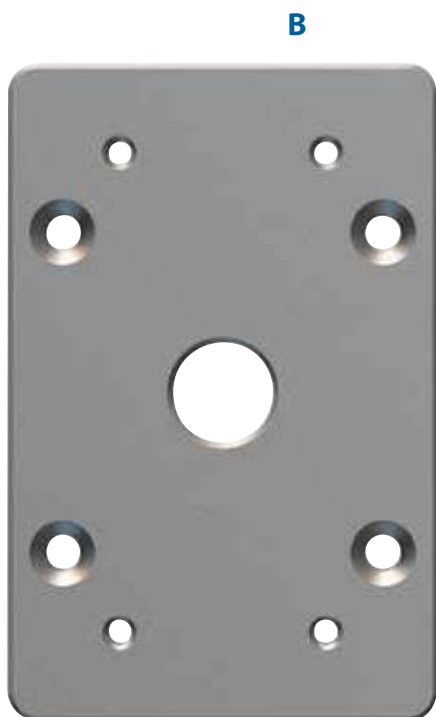

69280 Line Hauler/Pot Puller

B. Pot Puller Adaptor Plate Designed to allow a TRAC Pot Puller or Scotty brand product to be installed on a Cannon brand mounting base. Machined from aircraft aluminum, sand blasted, and anodized gunmetal gray. Stainless steel hardware included. Mounting Plate for Line Hauler/Pot Puller (69280). Compatible with 90° Transom and Side Mount (69073) and 12° Transom and Side Mount (69074).

69290 Pot Puller Adaptor Plate

C. Open Block Swivel Pulley This 316 stainless steel multi-functional pulley is a must have for hauling line and pulling traps. The open block design allows quick rope work. The swivel allows for multiple angles of use. Designed for use with the TRAC Line Hauler or other rigging needs. 800 lb (363 kg) maximum load capacity.

69291 Open Block Swivel Pulley

STOWED POSITION