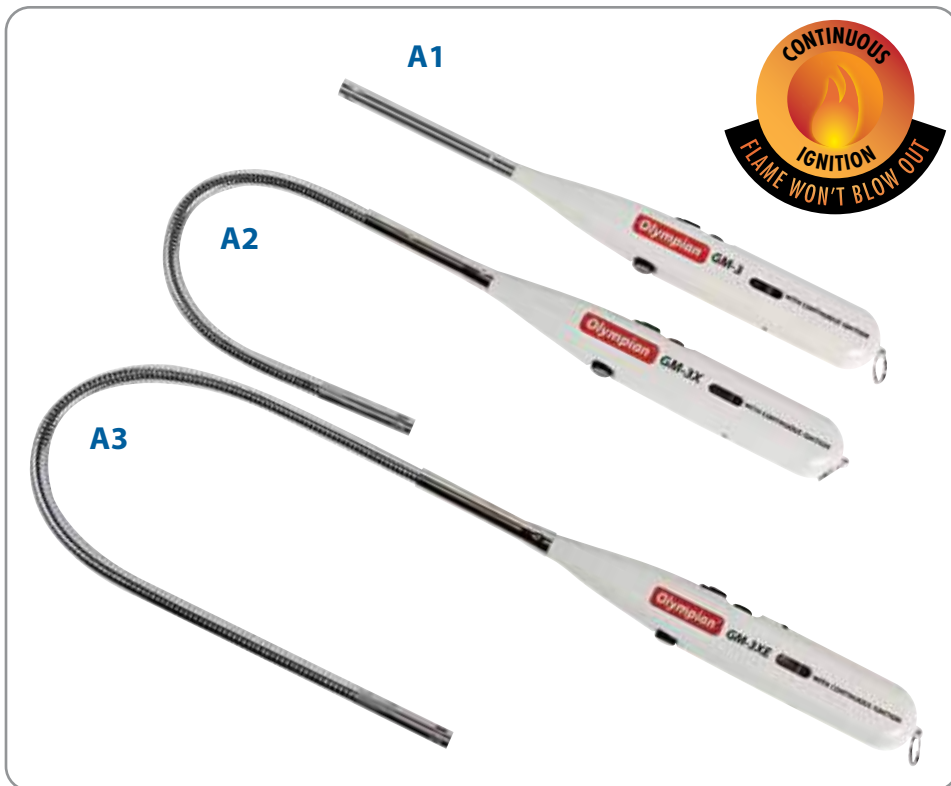

A. GM3 GasMatches™ The GM3 GasMatch sets the standard for top-of-the-line features. The continuous ignition system means that the flame will never blow out. Long slender design lets you get at hard-to-reach places with total safety. Features safety lock, fully adjustable flame and fuel viewing window. 10,000 starts. Refillable with butane lighter fluid. Uses one AA battery, included. CPSC certified.

- A1 57433 GM3 - 14-3/4"
- A2 57543 GM3X - 26" (15" Flex Extender)
- A3 57684 GM3XE - 40-3/4" (26" Flex Extender)

B. GM9 GasMatches Great for barbecues, fireplaces, pilot lights, kerosene heaters and candles. 11" long. Safety lock, CPSC certified, adjustable flame, fuel viewing window. Refillable with butane lighter fluid. Packaged two per card.

- 57473 GM9 GasMatch 2/pk

C. GM4 GasMatch Our most popular mid-sized model. Piezo electric ignition, fully adjustable flame, safety lock, fuel viewing window, thousands of lights. CPSC certified. Refillable with butane lighter fluid. 11" long.

- 57453 GM4 GasMatch

D. Butane Refills Multi-fill injectors in 78 gm and 165 gm sizes.

- 57416 78 gm Butane Fuel
- 57496 165 gm Butane Fuel