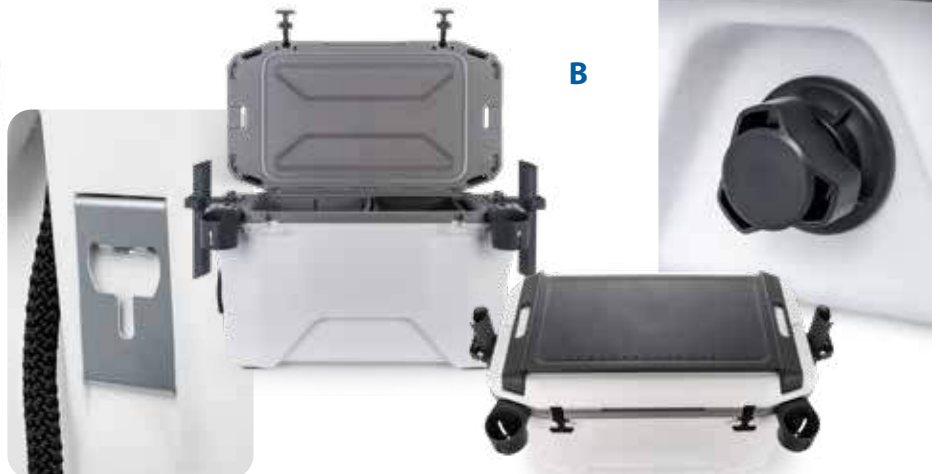

10 DAYS
OF ICE RETENTION
environmental factors may apply