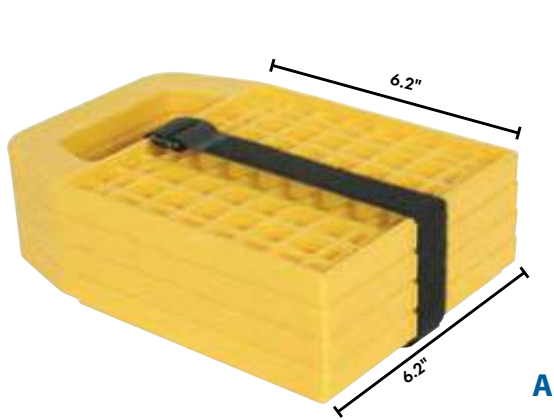

- 25593 2pk

C

A

A. Stabilizer Boat Stand Pads

Keep stands from sinking into soft ground, gravel or dirt. They interlock for convenient storage and have a built-in handle for ease of use. Constructed of durable polypropylene with UV inhibitors and an eggcrate design which allows water drainage. Call for pricing.