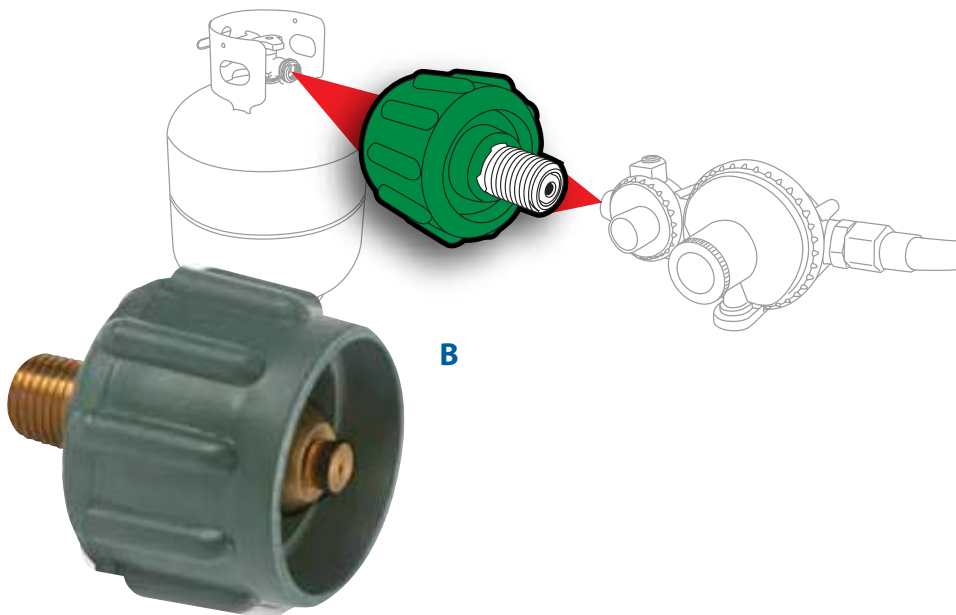

A. Black Propane Grill Acme Nut

70,000 BTU/hour. For use on a 20- or 30-lb refillable propane tank to connect to a regulator/hose assembly. Provides thermal protection in case of fire and excess flow protection in case of broken gas line. Acme nut x 1/4" NPT.

59933 70,000 BTU Acme Nut

B. Green Propane Acme Nut

200,000 BTU/hour. For use on a 20- or 30-lb refillable propane tank to connect to a regulator/hose assembly. Provides thermal protection in case of fire and excess flow protection in case of broken gas line. Acme nut x 1/4" NPT.

59923 200,000 BTU Acme Nut

C. Single Stage Propane Regulator

For connecting a free-standing gas bottle to a grill or other low-pressure gas appliance. Maintains a constant 11" w.c. propane pressure. 200,000 BTU/HR.

59013 Single Stage Regulator

B