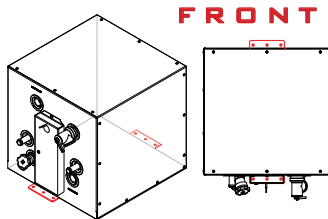

PREMIUM WATER HEATERS

Marine-quality aluminum alloy case

The water heater of choice for many OEMs

UL listed to UL 174

TIG welded

CHOOSING A WATER HEATER

1 SIZE

6
GALLON

11
GALLON

20
GALLON
VERTICAL

2 MOUNT

3 ELECTRICAL

120
US

240
US
L1 & L2

240
EU
L1N

4 HEAT EXCHANGE