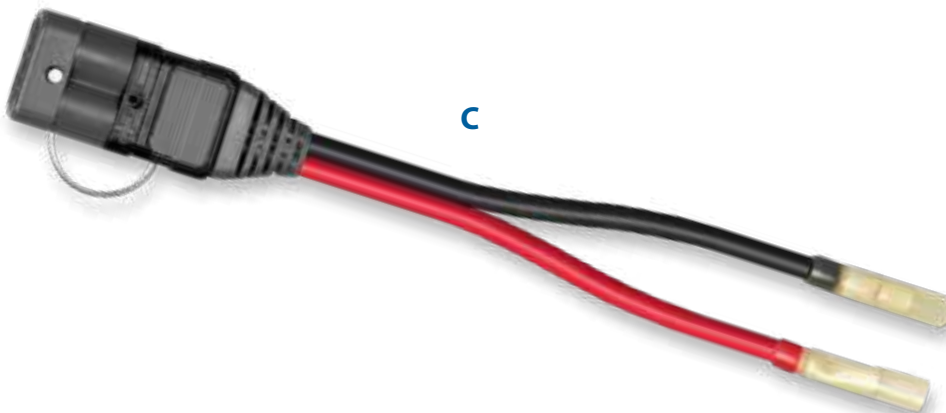

A. Digital Circuit Breakers The TRAC micro-processor monitors voltage and current in real time to automatically protect your 12-volt circuit from damage caused by overload or short circuit. If it detects a fault condition, the current flow will be interrupted at a very precise and user selectable amperage. Features include, user selectable current (amperage) limit, user selectable Manual RESET, Auto-RESET or OFF modes, surge compensation to monitor amperage and allow short duration current surges common with electric motors, high-brightness illuminated LEDs for daylight viewing, circuit interrupt LED that will flash intermittently when the circuit is broken, completely sealed and waterproof design.

A1. 10-25 Amp Models w/ 10/15/20/25 Amp Circuit Protection - 3.6" (91 mm) x 2.3" (59 mm) x 2.0" (50 mm)

69401 Digital Circuit Breaker w/ Display

69410 Digital Circuit Breaker

A2. 30-60 Amp Models w/ 30/40/50/60 Amp Circuit Protection - 3.6" (91 mm) x 2.3" (59 mm) x 2.0" (50 mm)

69402 Digital Circuit Breaker w/ Display

69411 Digital Circuit Breaker

A3. 100-175 Amp Models w/ 100/125/150/175 Amp Circuit Protection - 5.8" (148 mm) x 5" (127 mm) x 3.3" (84 mm)

69403 Digital Circuit Breaker w/ Display

B. High-Current Connector Kit The High-Current Connector Kit features 2 quick-connect plugs - one for boat/battery and one for trolling motor or other device, 1 1/2" round hole adaptor, u-bracket, heavy-gage AWG marine-grade tin-plated copper pig-tail wires, and heat shrink butt-splices. Designed for 60 amp, 12/24/36V power.

69441 High-Current Connector Kit, 8 Gage

C. High-Current Plugs Quick-connect plug with heavy-gage AWG marine-grade tin-plated copper pig-tail wires and heat shrink butt-splices.