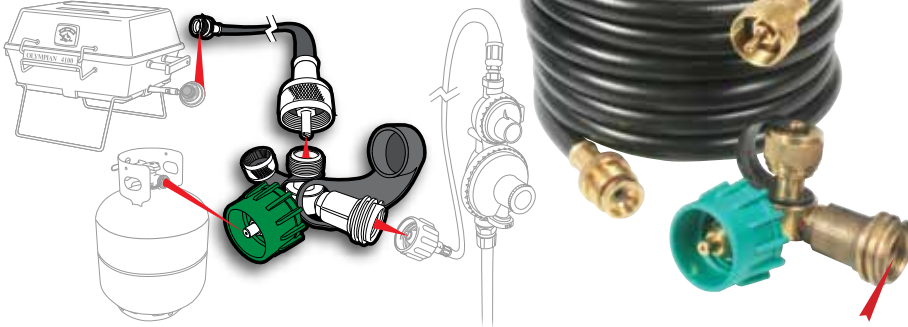

A

Connects to Acme (new style) and P.O.L. (old style) connections.

A. 90° Propane Tee with 12' Hose

Connects to camper or trailer propane cylinder to allow connection of an additional propane appliance such as a tabletop grill, campstove or lantern. Provides thermal protection in case of fire and excess flow protection in case of broken gas line. Includes propane tee (Type 1 Acme nut x female P.O.L. and male acme thread x 1"-20 male throwaway cylinder thread) and 12 ft. extension hose with male x female swivel 1"-20 female throwaway cylinder threads.

- 59143 90° Tee and Hose Kit
- 59133 90° Tee Only
- 59043 12' Extension/Replacement Hose
- 59045 5' Extension/Replacement Hose

B. Pigtail Propane Hose Connectors with Male Inverted Flare

For connecting propane cylinder to boat, RV or trailer propane regulator. Rated for 200,000 BTUs per hour. Provides thermal protection in case of fire and excess flow protection in case of broken gas line. Type 1 ACME nut x 1/4" inverted male flare.

- 59053 12" Pigtail Connector
- 59065 15" Pigtail Connector
- 59073 20" Pigtail Connector
- 59153 24" Pigtail Connector
- 59163 30" Pigtail Connector
- 59173 36" Pigtail Connector
- 59183 48" Pigtail Connector
- 59193 60" Pigtail Connector

B