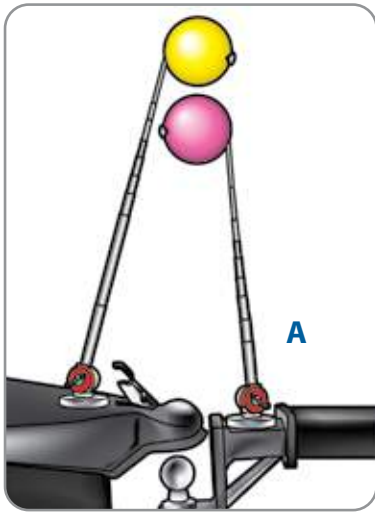

- One-person hook-up on the first try every time
- Guides extend to 50" for easy viewing
- Takes guesswork out of lining up your hitch
- Attach one guide to tow vehicle and one to trailer
- System works with virtually any tow vehicle and trailer