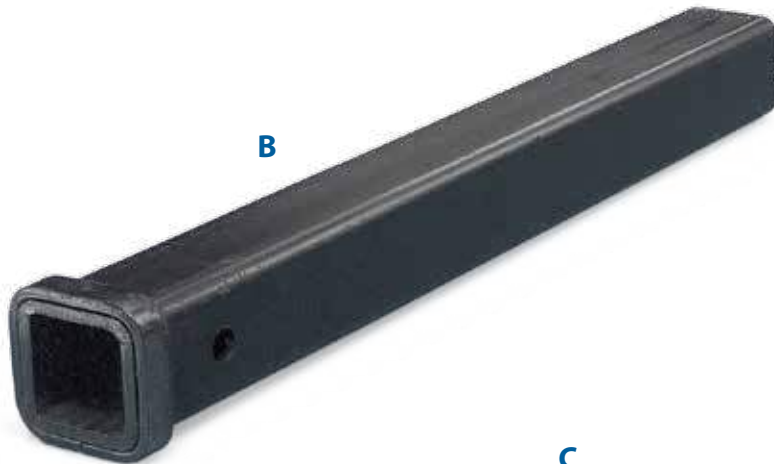

B

B. Combo Bar 2" x 2" x 1/4" wall with collared tube, used to create under-car receivers for vehicles where standard or frame hitches are not available. Can be bolted or welded to vehicles undercarriage. Sized and punched to fit all common weight distributing hitch ball mounts or utility ball mounts. *Wt. Dist. only with 24" to 48" combo bar when properly installed. Fits 2" x 2" receiver.

48170 6" Shank

48172 12" Shank

*48173 24" Shank

*48174 36" Shank