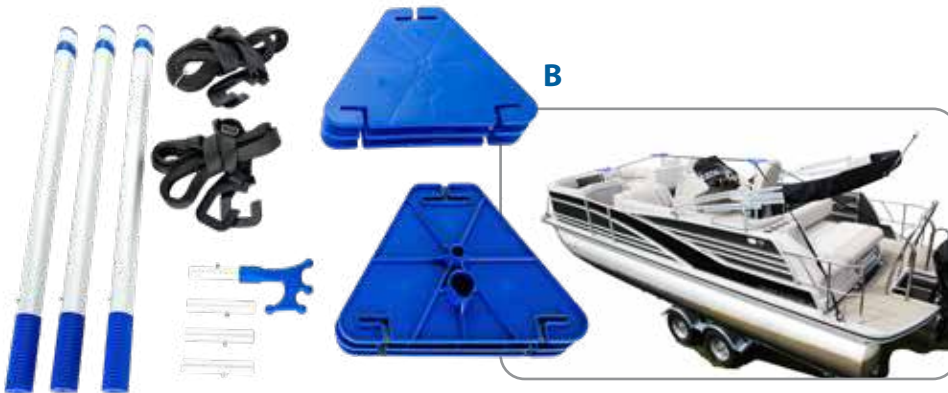

B. Pontoon Boat Cover Support Kit Camco's Pontoon Boat Cover Support is an easy-to-use telescoping support system that keeps your pontoon boat cover from sagging and allowing water to pool. When rain doesn't pool and go stagnant in your boat cover, it helps extend the life of the material. The Pontoon Boat Cover Supports adjust height easily from 30-inches to 50-inches in 2.5-inch increments. The polyester strap assembly is 33-foot to 34-foot long and fits most pontoon boats with up to a 33-foot deck length.

41971 Pontoon Boat Cover Support Kit, Bilingual