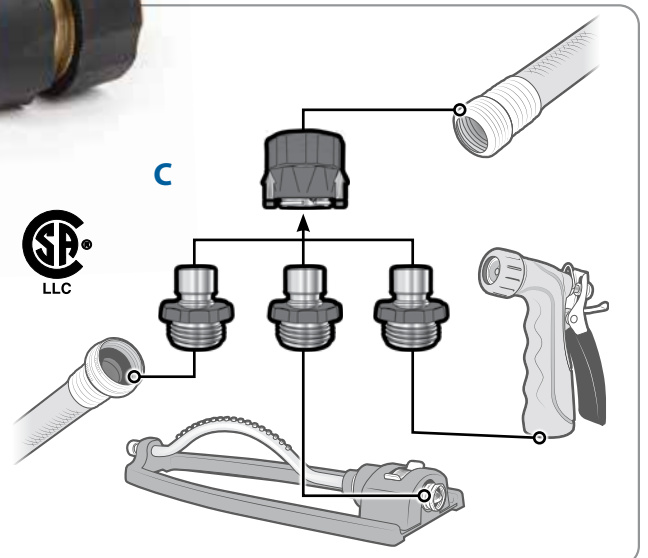

C. Quick Hose Connect Value Pack includes two extra male connectors. Connect/Disconnect quickly between water hose and multiple attachments such as spray nozzle, sprinkler, water hose, pressure washer and many more! Shuts off automatically when disconnected. Use at your home, RV, boat or campsite—anywhere with a standard water hose hookup! Solid brass construction provides years of service.

- 20136 Quick Hose Connect Value Pack