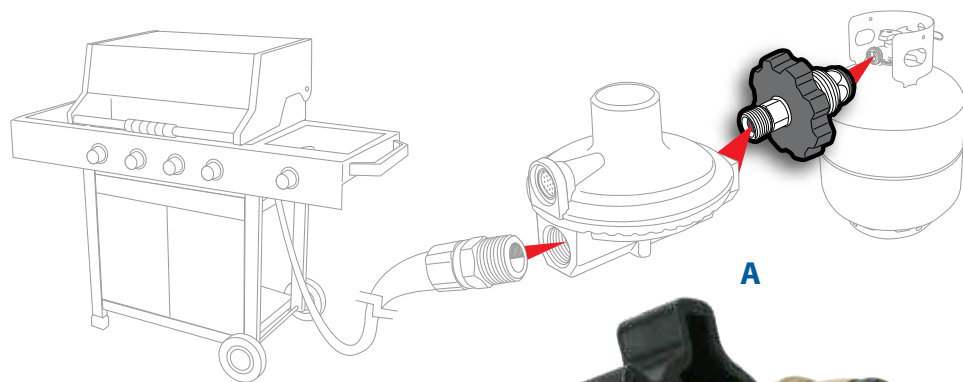

A. P.O.L. Plug Adapter For use on a 20- or 30-lb refillable tank to connect cylinder to regulator. Converts 1/4" NPT to female P.O.L. Provides excess flow protection in case of broken gas line. Soft Nose P.O.L. x 1/4" Male NPT.

59203 P.O.L. Plug Adapter

B. Gas Gauge/Leak Detector See at a glance when your propane level is low. Type 1 for gas grills, RVs and boats. Fits all propane tanks manufactured after 1995. Provides thermal protection in case of fire and excess flow protection in case of broken gas line. Acme Nut x Acme Thread and Female P.O.L.

59023 Gas Leak Detector

C. Barbecue Adapter Hose No more disposable cylinders. High-pressure hose with adapter for use with Olympian 4100 and 5100 Elite Gas Grills. Male P.O.L. x 1"-20 Throwaway Cylinder Thread. Allows you to connect a full size propane gas bottle to your portable grill.

57636 5' High-Pressure LP Hose

59833 12' High-Pressure LP Hose